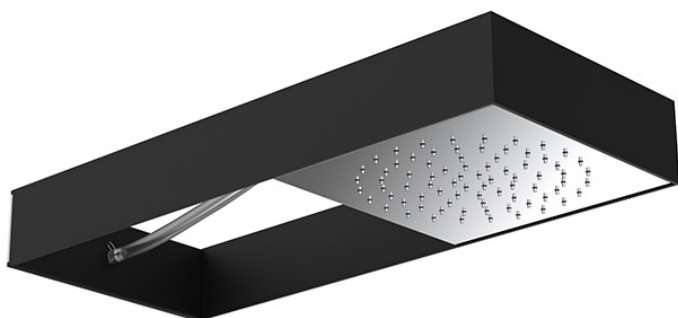

Code: F2991N - Wellness

Moove showerhead with black frame

- frame in stainless steel black matt finishing
- tube in translucent silicone
- sliding module for water delivery
- rain flow
- easy clean system
- the different finishings refer to the sliding module for water delivery

IMAGE

Finishes

CHROM

GARANTITO
7 ANNI
GUARANTEED
7 YEARS

See the general sales conditions in our
current pricelist