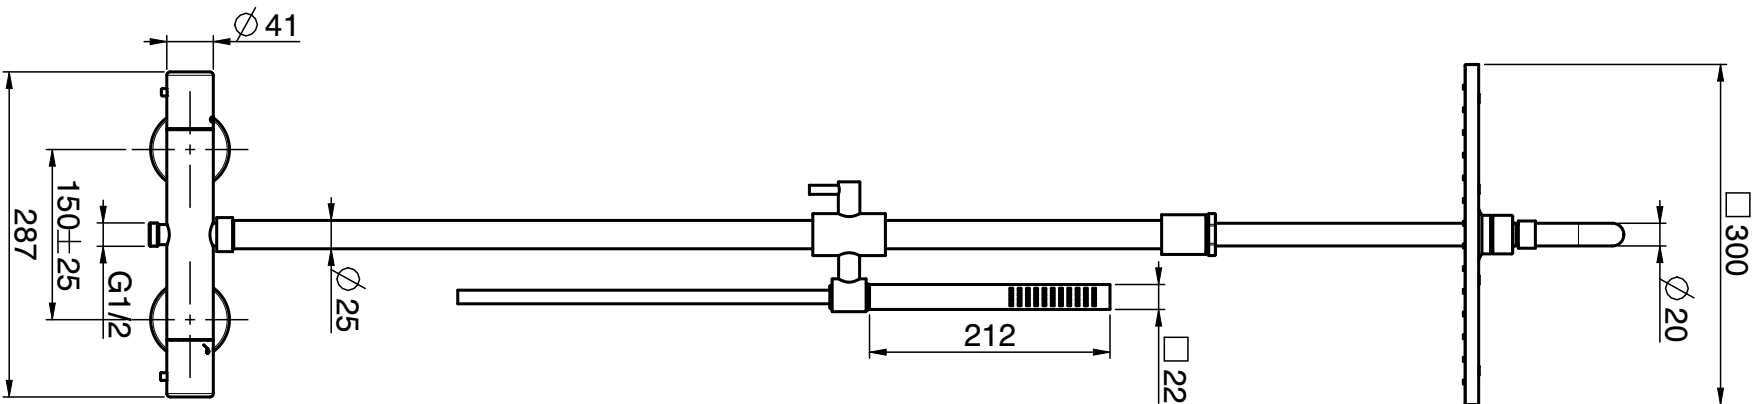

F4285/Q307CR