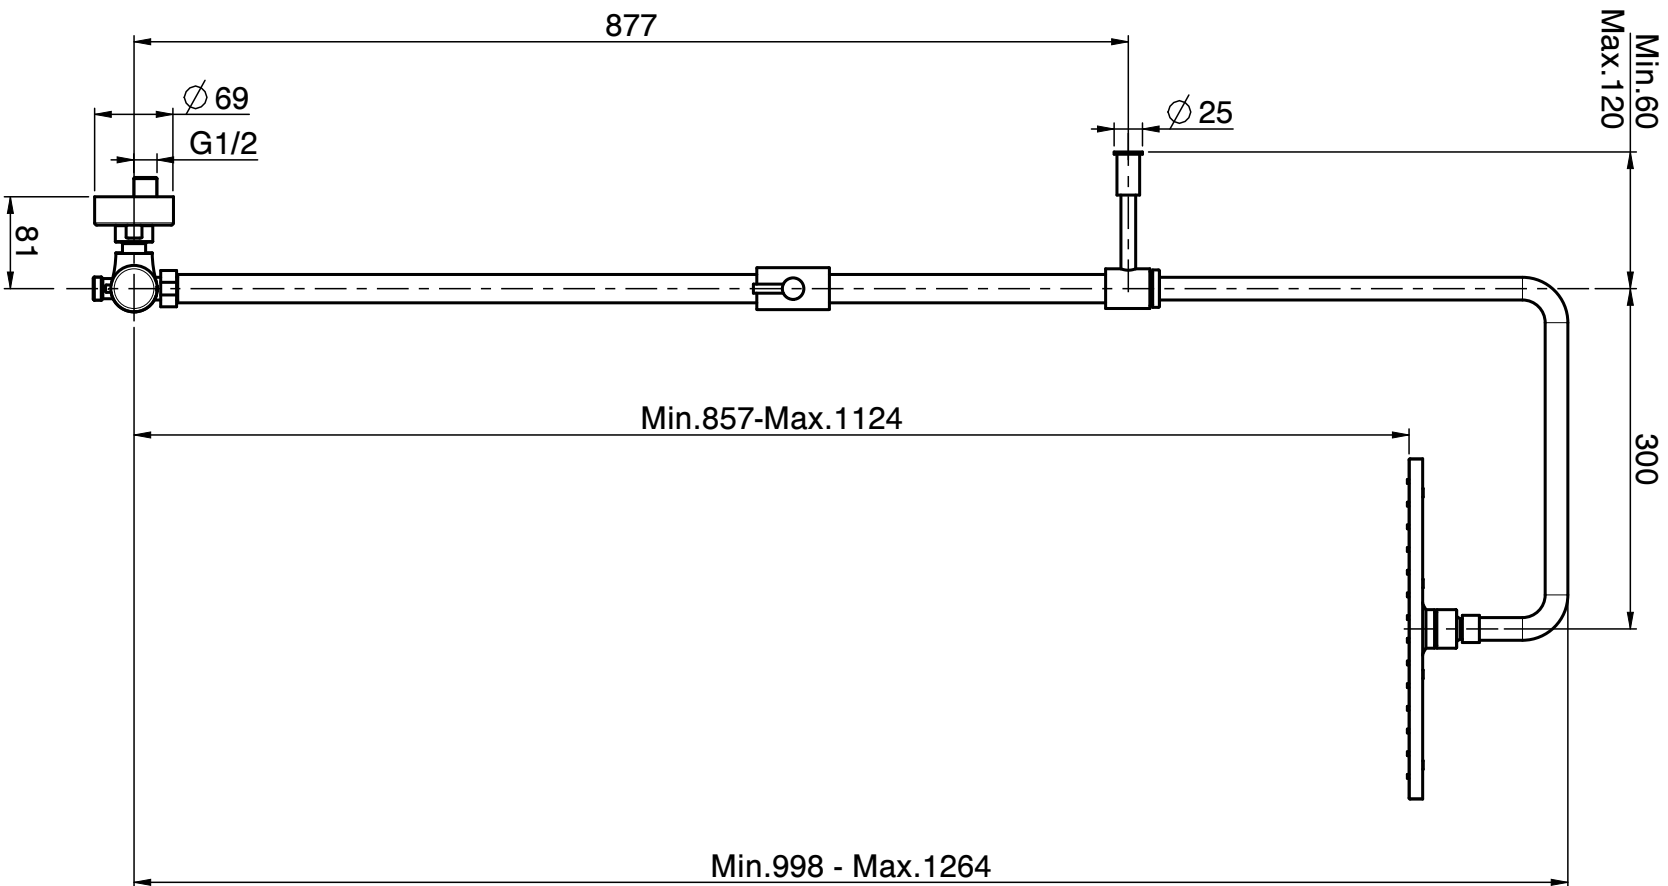

F4285/Q307CR