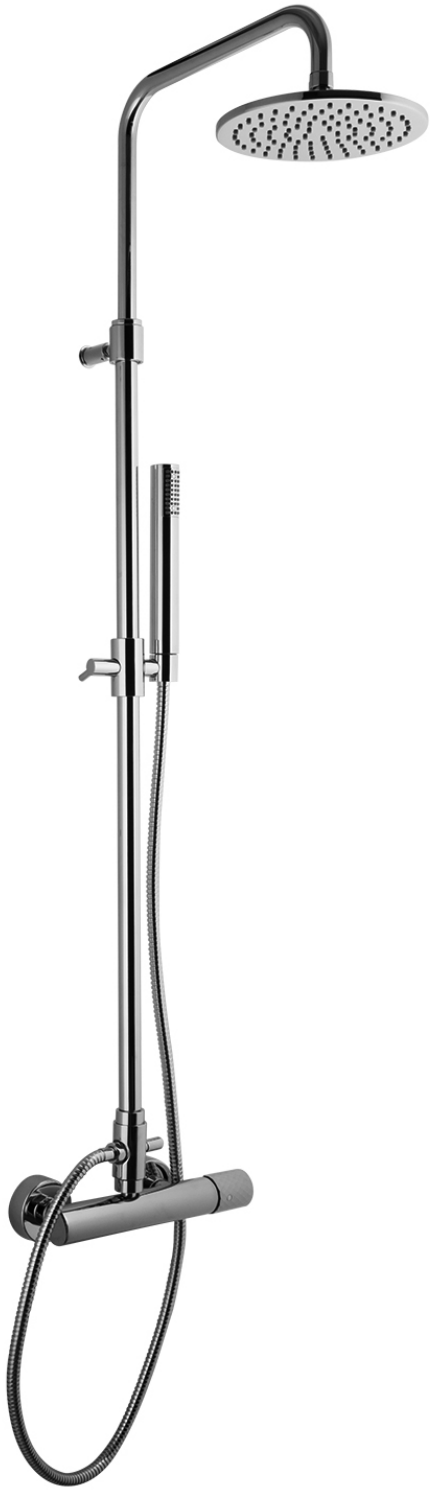

Code: F3035/2 - Spillo Tech

Shower column with showerhead and shower set

- n. 2 eccentric couplings 1/2"
- brass showerhead Ø 250 mm with antilimestone nozzles
- brass flex hose 1500 mm
- diverter
- handshower with antilimestone nozzles
- adjustable height column

IMAGE

Textures

V COLLECTION

G COLLECTION

X COLLECTION

Finishes

CHROM

BRUSHED NICKEL

WHITE MATT

BLACK MATT

BLACK CHROME

BRUSHED BLACK CHROME

GOLD

BRUSHED GOLD

GARANTITO
7 ANNI
GUARANTEED
7 YEARS

See the general sales conditions in our current pricelist

F3035/2X