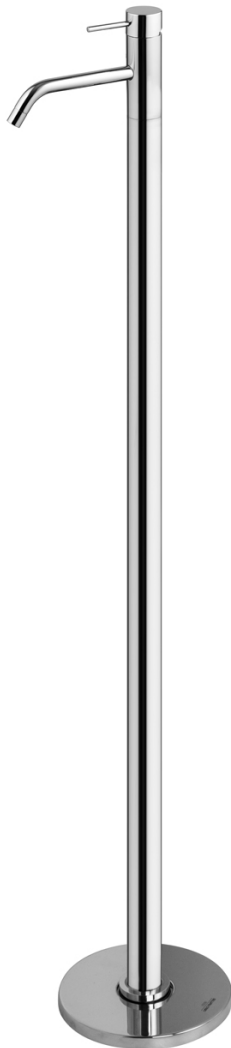

Code: F3031/P - Spillo Up

Floor mounted basin mixer

- spout 167 mm
- high floor/aerator 1032mm
- rotation tolerance up to 25°
- **built-in part to be ordered separately**

IMAGE

Finishes

-  **CHROM**
CR
-  **BRUSHED NICKEL**
SN
-  **WHITE MATT**
BS
-  **BLACK MATT**
NS
-  **BLACK CHROME**
CN
-  **BRUSHED BLACK CHROME**
CS
-  **GOLD**
OR
-  **BRUSHED GOLD**
OS
-  **OLD BRONZE**
BR
-  **ANTIQUE COPPER**
RA