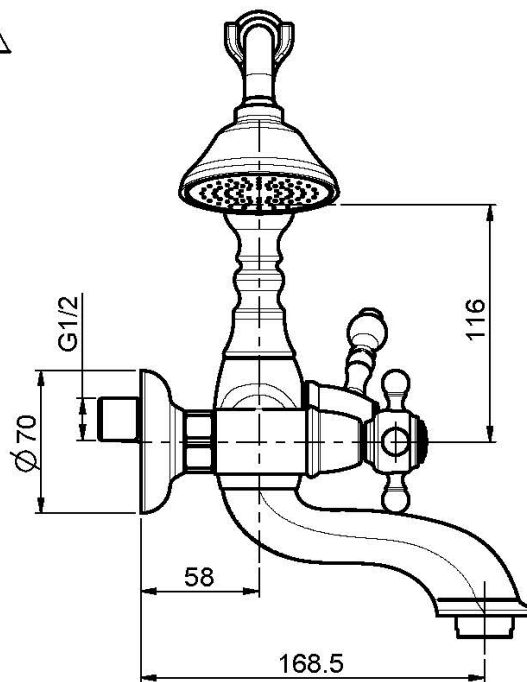

This drawing is the property of FIMA Carlo Frattini. Any complete or partial reproduction, or any transmission to third party without FIMA Carlo Frattini authorization is forbidden.