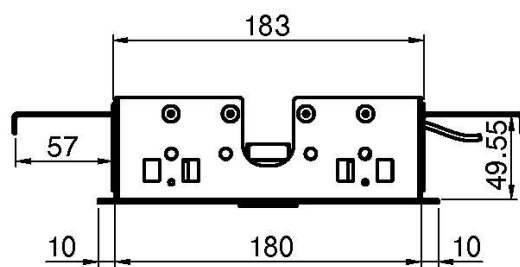

This drawing is the property of FIMA Carlo Frattini. Any complete or partial reproduction, or any transmission to third party without FIMA Carlo Frattini authorization is forbidden.