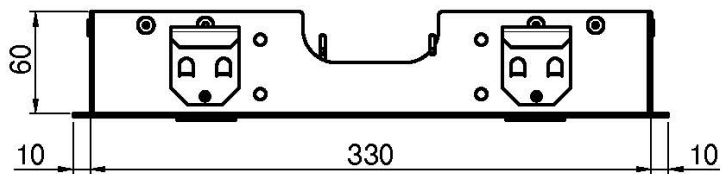

This drawing is the property of FIMA Carlo Frattini. Any complete or partial reproduction, or any transmission to third party without FIMA Carlo Frattini authorization is forbidden.