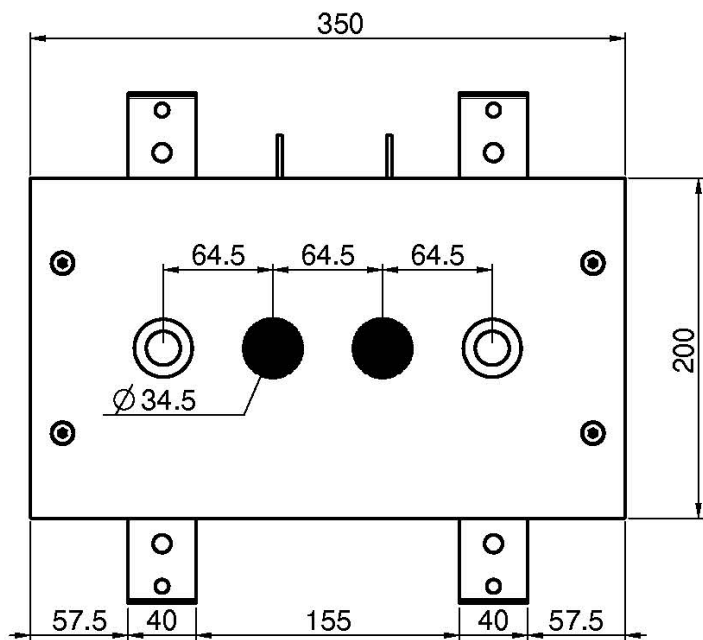

This drawing is the property of FIMA Carlo Frattini. Any complete or partial reproduction, or any transmission to third party without FIMA Carlo Frattini authorization is forbidden.