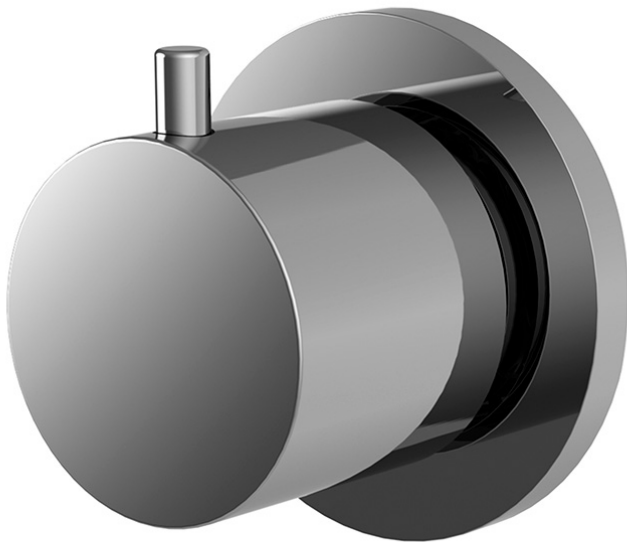

Code F3233N2

2 OUTLETS DIVERTER

- one inlet/two outlets
- **built-in part to be ordered separately**

IMAGE

See the general sales conditions in our current pricelist

Finishing

-  CHROM
CR
-  HL
-  HS
-  ZL
-  ZS
-  BRUSHED NICKEL
SN
-  BLACK CHROME
CN
-  BRUSHED BLACK CHROME
CS
-  WHITE MATT
BS
-  BLACK MATT
NS
-  GOLD
OR
-  BRUSHED GOLD
OS