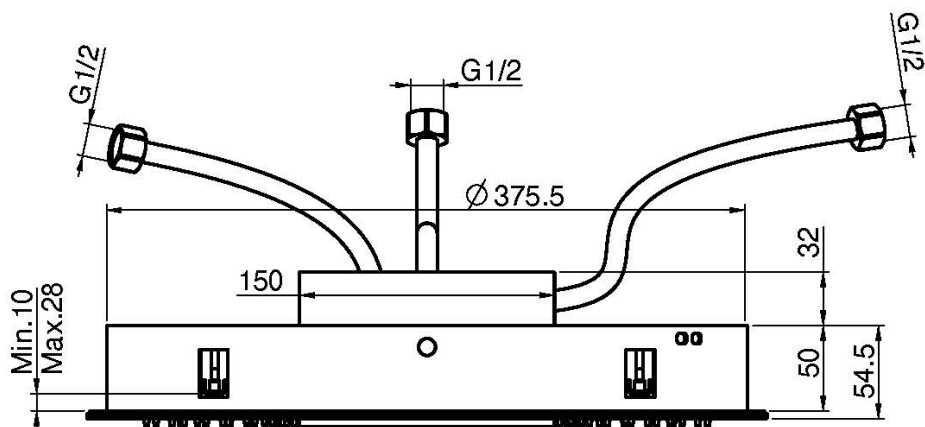

This drawing is the property of FIMA Carlo Frattini. Any complete or partial reproduction, or any transmission to third party without FIMA Carlo Frattini authorization is forbidden.