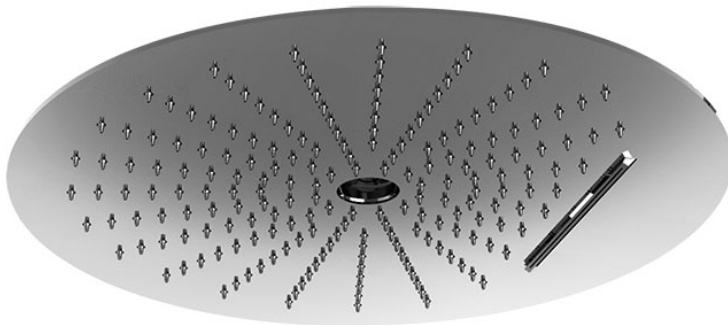

Code F5911

3 JETS STAINLESS STEEL CEILING MOUNTED SHOWERHEAD Ø 400 MM

- anti-limestone nozzles
- cascade flow
- rain jet
- 1 laminar jet

IMAGE

Finishing

-  CHROM
CR
-  HL
-  HS
-  ZL
-  ZS
-  BRUSHED NICKEL
SN
-  BLACK CHROME
CN
-  BRUSHED BLACK CHROME
CS
-  WHITE MATT
BS
-  BLACK MATT
NS
-  GOLD
OR
-  BRUSHED GOLD
OS