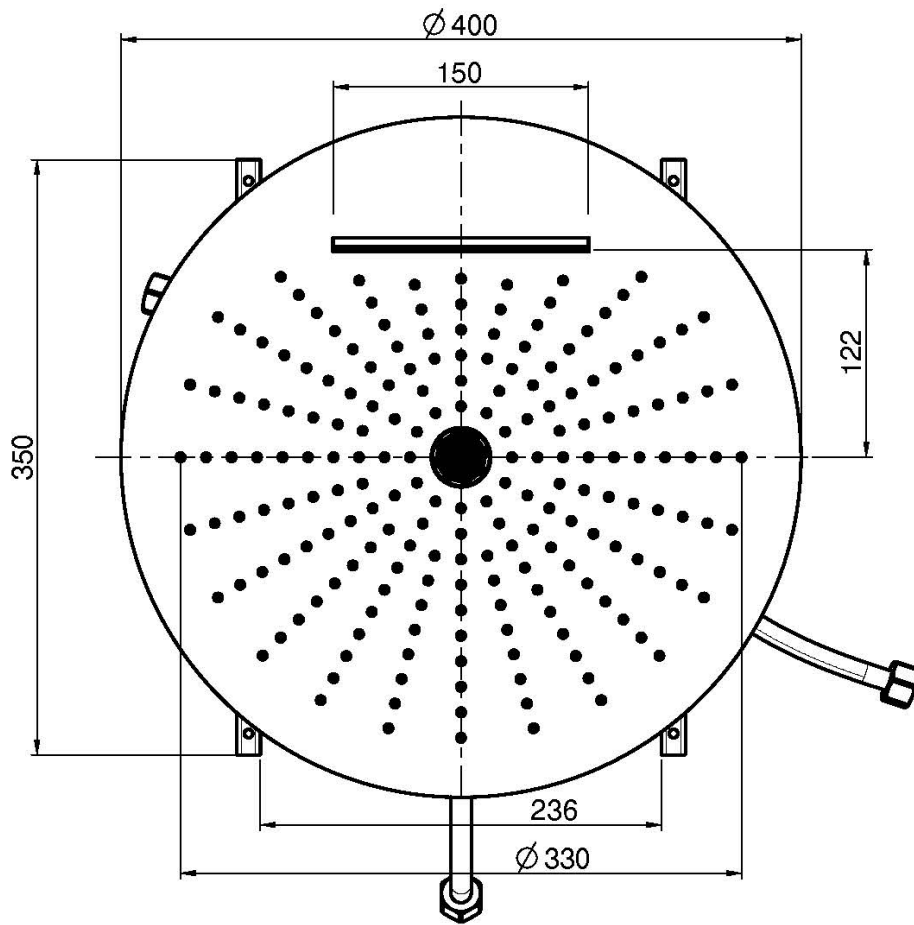

This drawing is the property of FIMA Carlo Frattini. Any complete or partial reproduction, or any transmission to third party without FIMA Carlo Frattini authorization is forbidden.