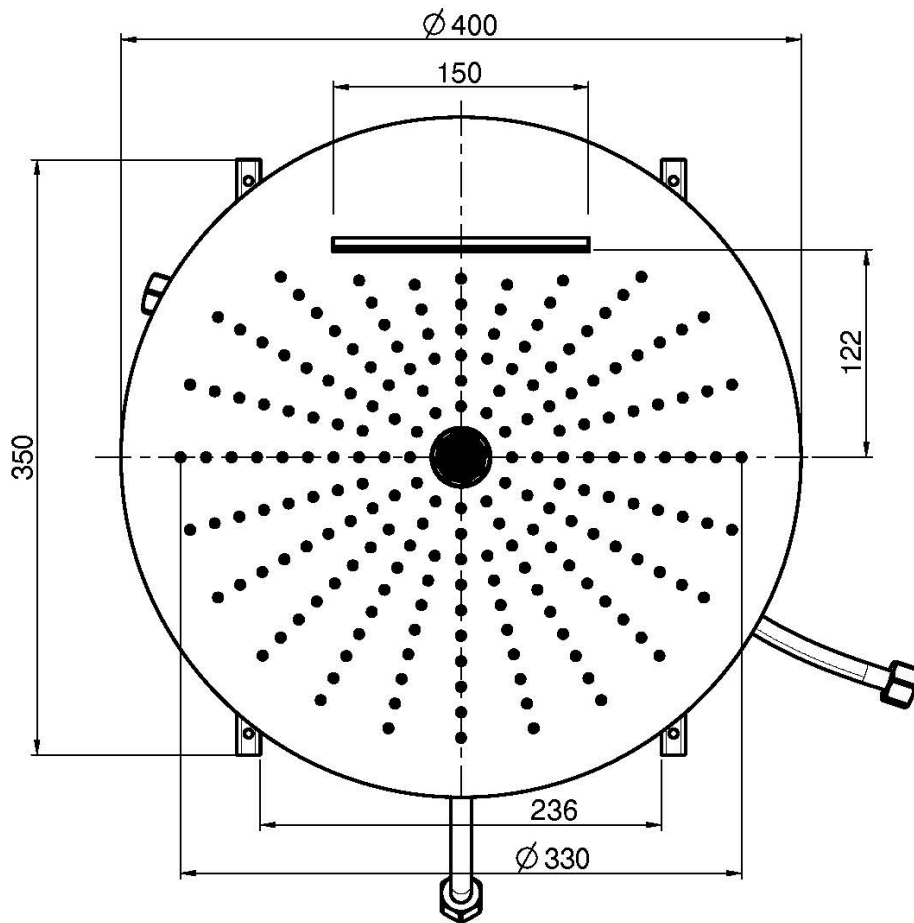

This drawing is the property of FIMA Carlo Frattini. Any complete or partial reproduction, or any transmission to third party without FIMA Carlo Frattini authorization is forbidden.