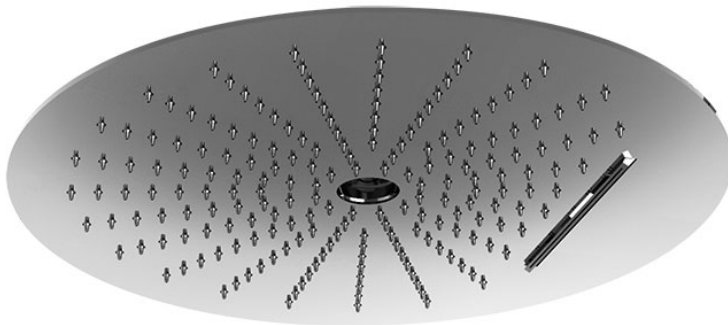

Code F5911

3 JETS STAINLESS STEEL CEILING MOUNTED SHOWERHEAD Ø 400 MM

- anti-limestone nozzles
- cascade flow
- rain jet
- 1 laminar jet

IMAGE

Finishing

 CHROM
CR

 HL

 HS

 ZL

 ZS

 BRUSHED NICKEL
SN

 BLACK CHROME
CN

 BRUSHED BLACK CHROME
CS

 WHITE MATT
BS

 BLACK MATT
NS

 GOLD
OR