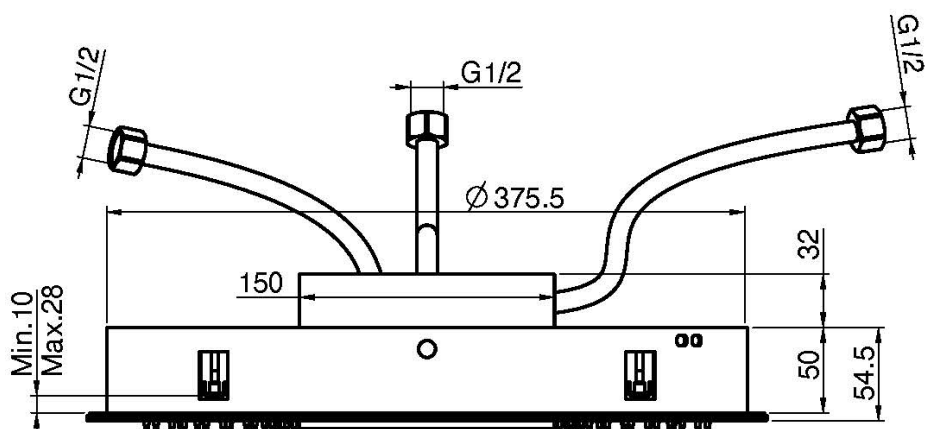

This drawing is the property of FIMA Carlo Frattini. Any complete or partial reproduction, or any transmission to third party without FIMA Carlo Frattini authorization is forbidden.