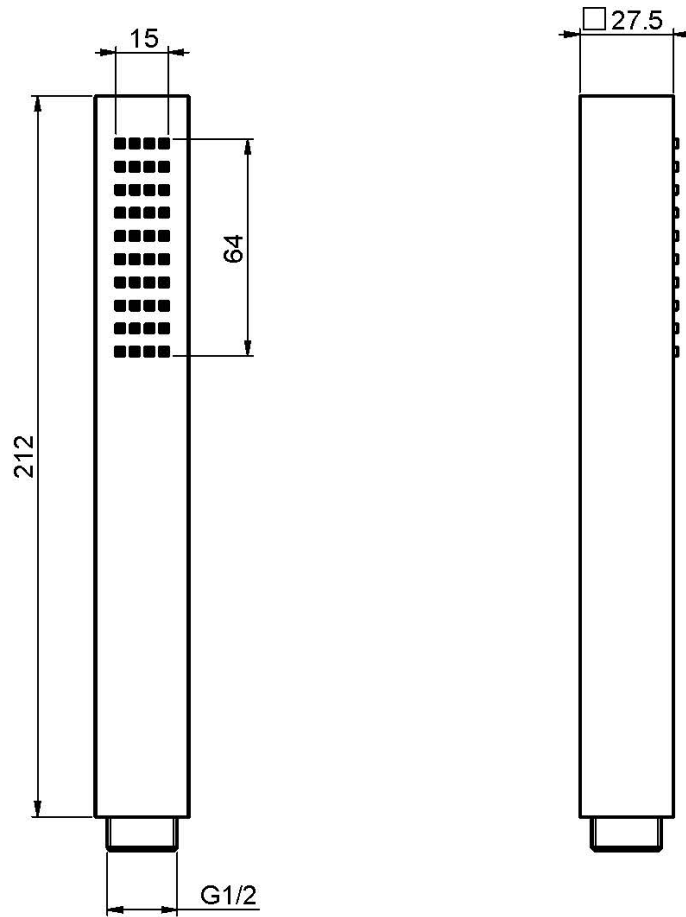

This drawing is the property of FIMA Carlo Frattini. Any complete or partial reproduction, or any transmission to third party without FIMA Carlo Frattini authorization is forbidden.