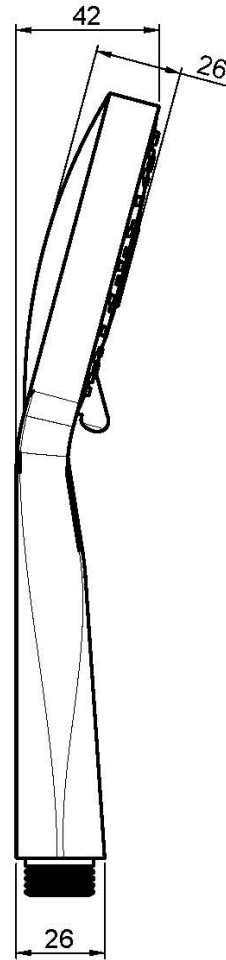

This drawing is the property of FIMA Carlo Frattini. Any complete or partial reproduction, or any transmission to third party without FIMA Carlo Frattini authorization is forbidden.