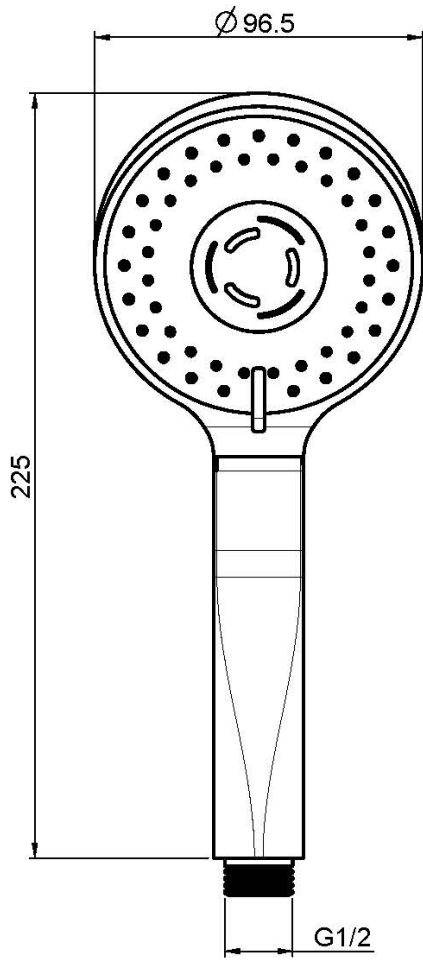

This drawing is the property of FIMA Carlo Frattini. Any complete or partial reproduction, or any transmission to third party without FIMA Carlo Frattini authorization is forbidden.