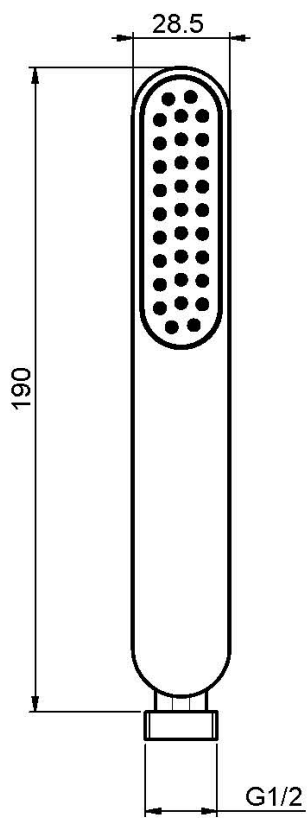

Code F2406

ABS ANTI-LIMESTONE HANDSHOWER

Finishing

 CHROM
CR

IMAGE

See the general sales conditions in our current pricelist

This drawing is the property of FIMA Carlo Frattini. Any complete or partial reproduction, or any transmission to third party without FIMA Carlo Frattini authorization is forbidden.