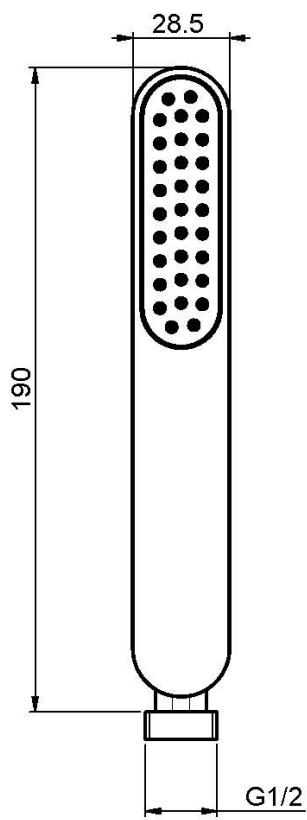

Code F2406

ABS ANTI-LIMESTONE HANDSHOWER

Finishing

 CHROM
CR

IMAGE

See the general sales conditions in our current pricelist

This drawing is the property of FIMA Carlo Frattini. Any complete or partial reproduction, or any transmission to third party without FIMA Carlo Frattini authorization is forbidden.