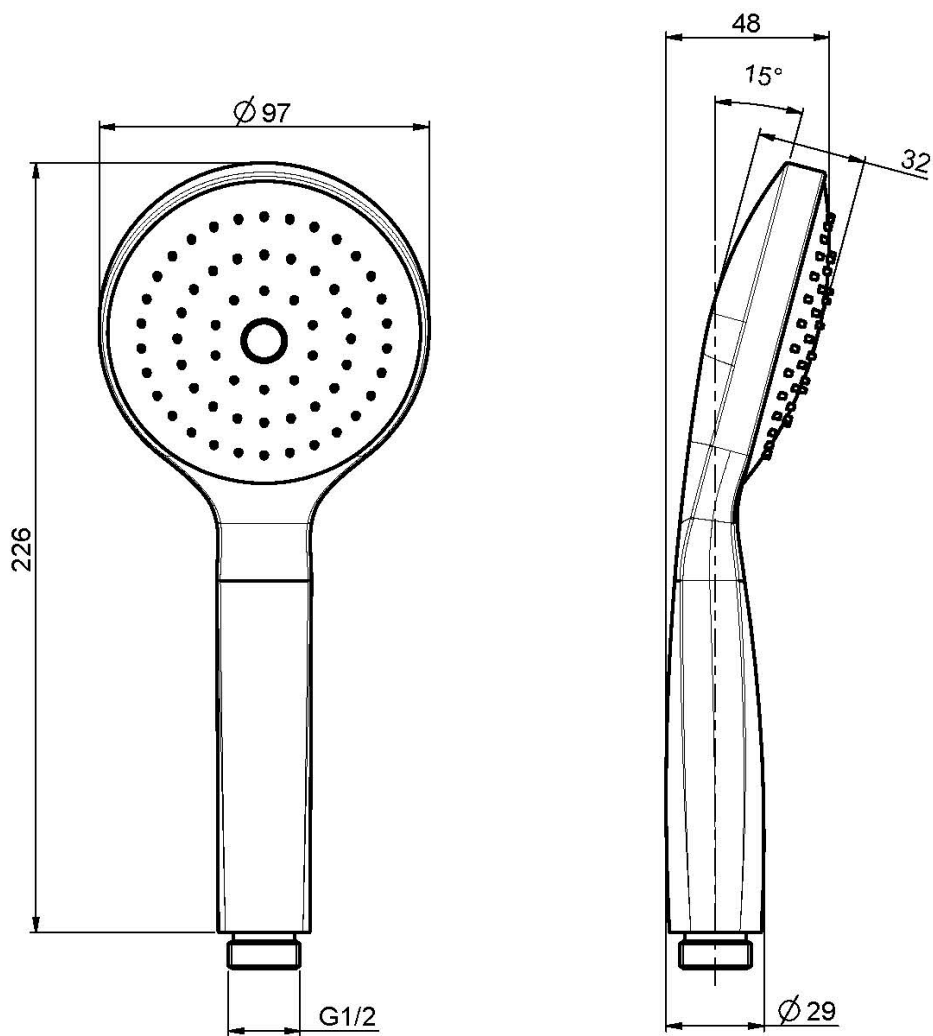

Code F2598

ABS ANTI-LIMESTONE HANDSHOWER

Finishing

 CHROM
CR

 BLACK MATT
NS

IMAGE

See the general sales conditions in our current pricelist

This drawing is the property of FIMA Carlo Frattini. Any complete or partial reproduction, or any transmission to third party without FIMA Carlo Frattini authorization is forbidden.