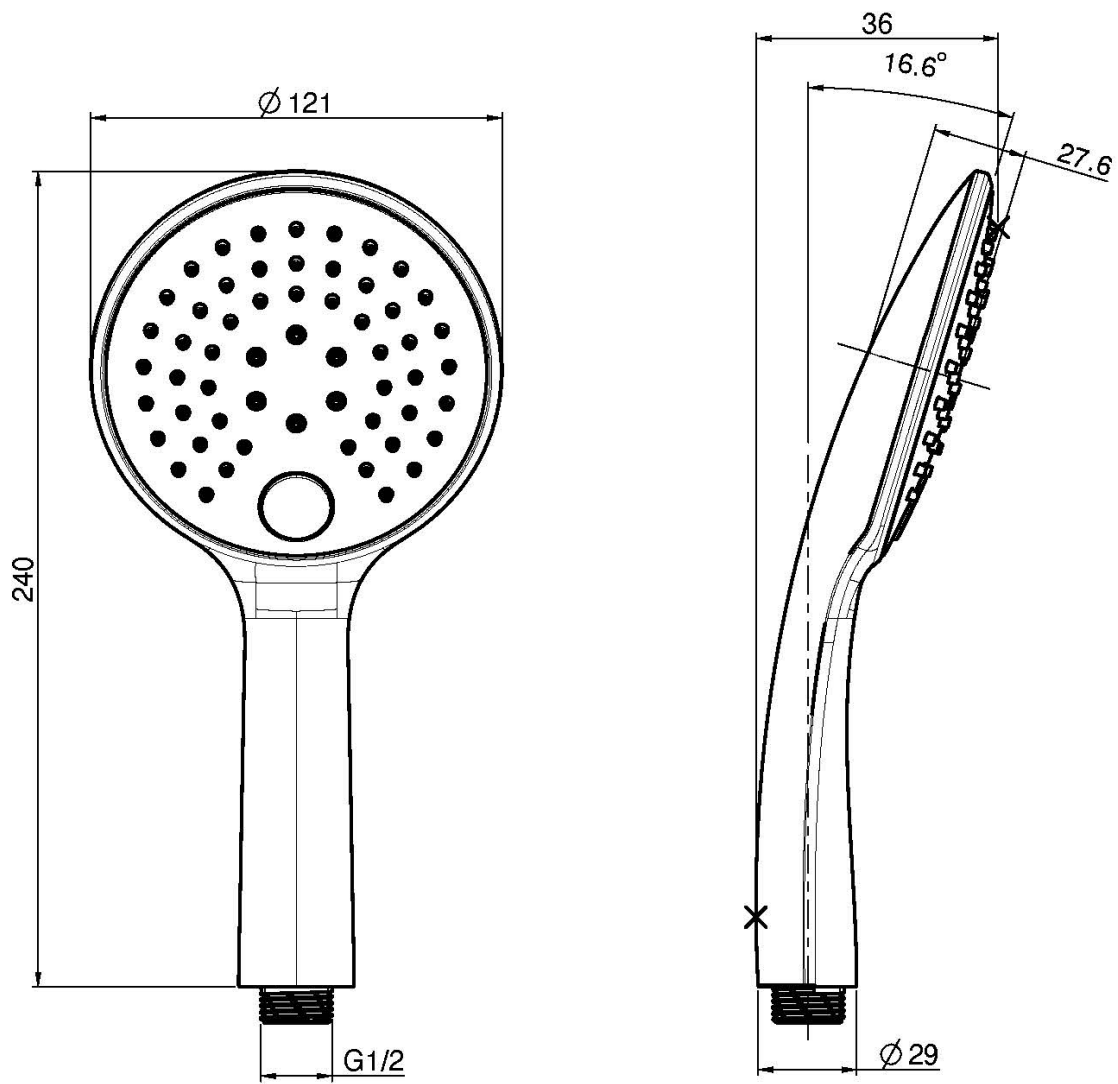

Code F2736

ABS ANTI-LIMESTONE HANDSHOWER

- anti-limestone nozzles
- 3 jets

Finishing

 CHROM
CR

IMAGE

See the general sales conditions in our current pricelist

This drawing is the property of FIMA Carlo Frattini. Any complete or partial reproduction, or any transmission to third party without FIMA Carlo Frattini authorization is forbidden.