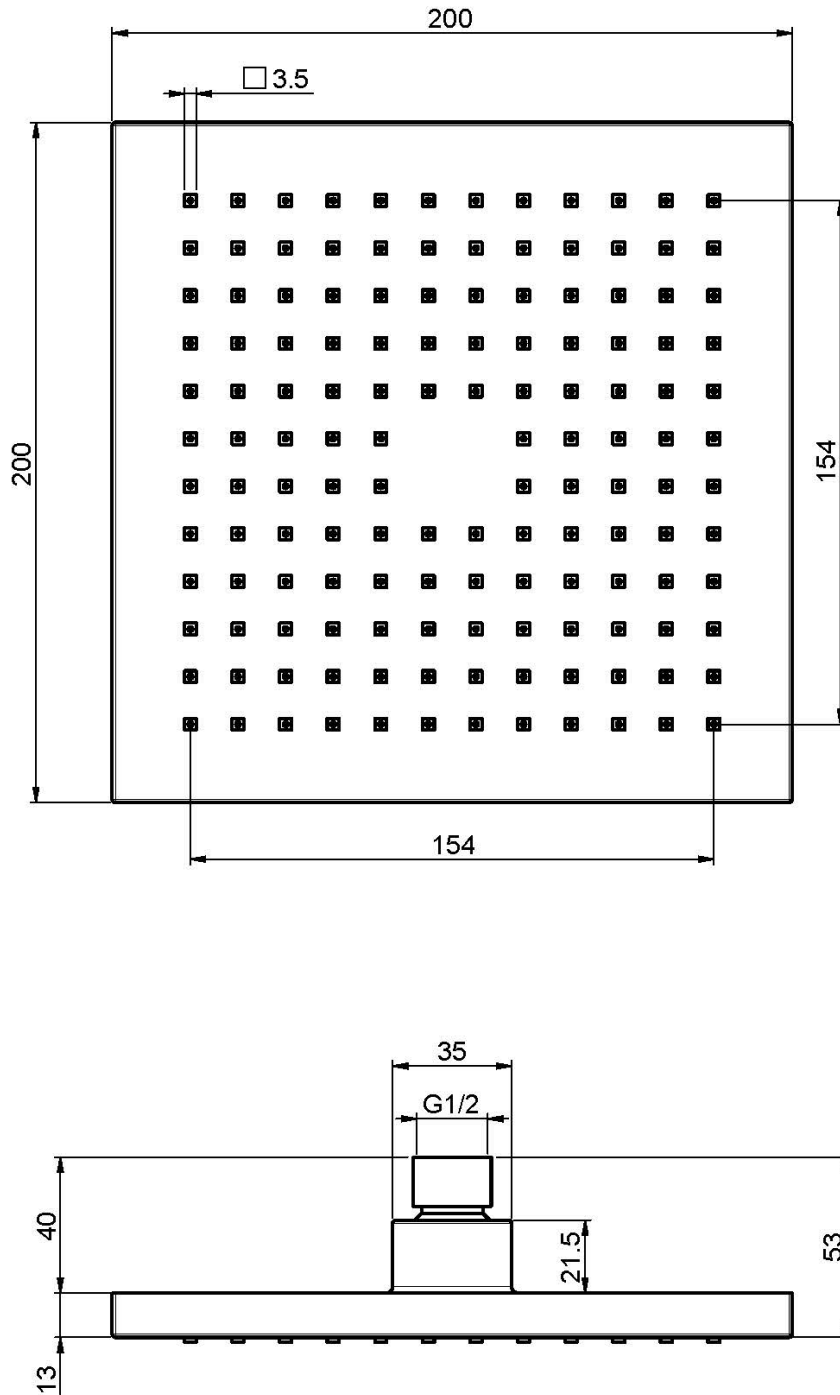

Code F2445/2

ABS SHOWERHEAD

- 200x200 mm

Finishing

 CHROM
CR

IMAGE

See the general sales conditions in our current pricelist

This drawing is the property of FIMA Carlo Frattini. Any complete or partial reproduction, or any transmission to third party without FIMA Carlo Frattini authorization is forbidden.