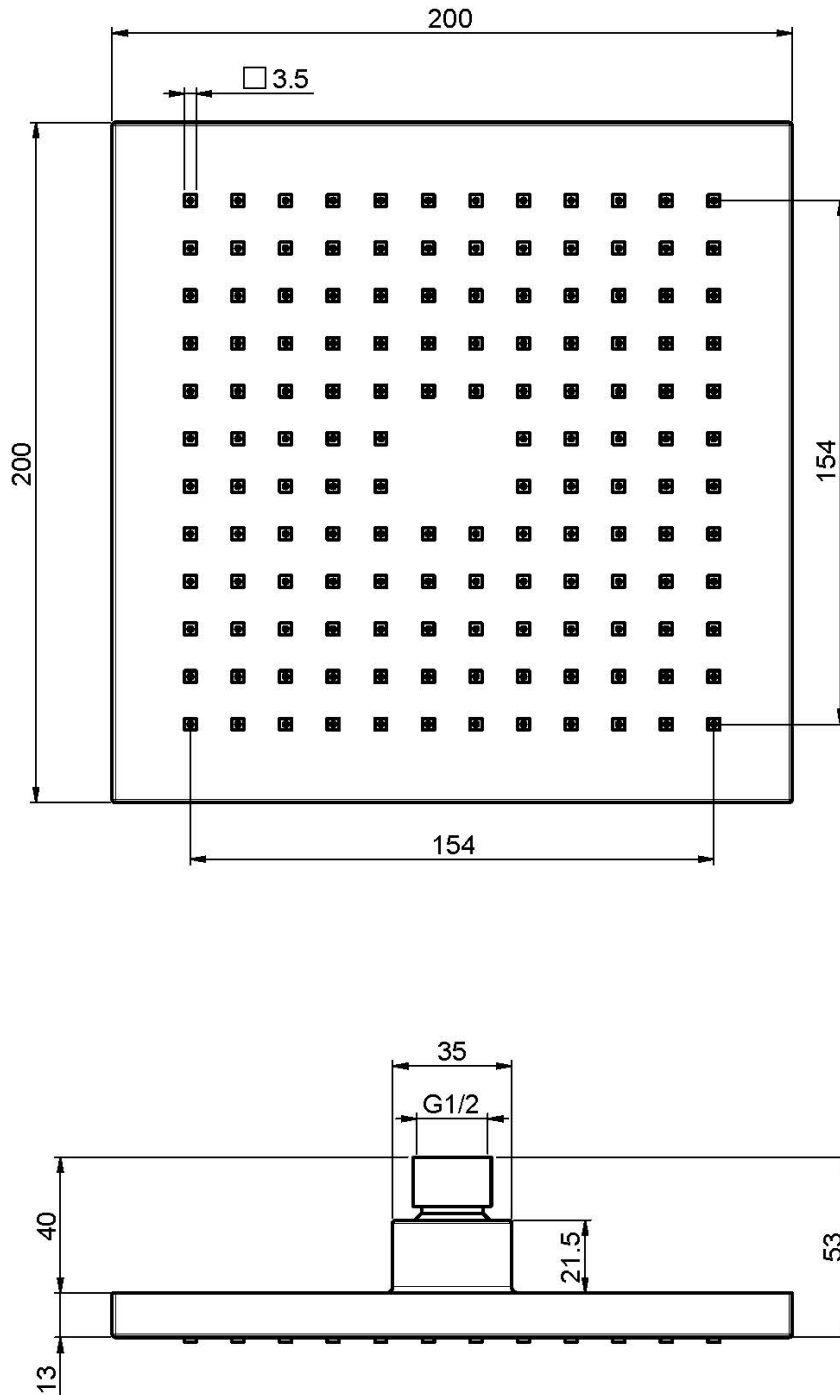

Code F2445/2

**ABS SHOWERHEAD**

- 200x200 mm

**Finishing**

 CHROM  
CR

**IMAGE**

See the general sales conditions in our current pricelist

This drawing is the property of FIMA Carlo Frattini. Any complete or partial reproduction, or any transmission to third party without FIMA Carlo Frattini authorization is forbidden.