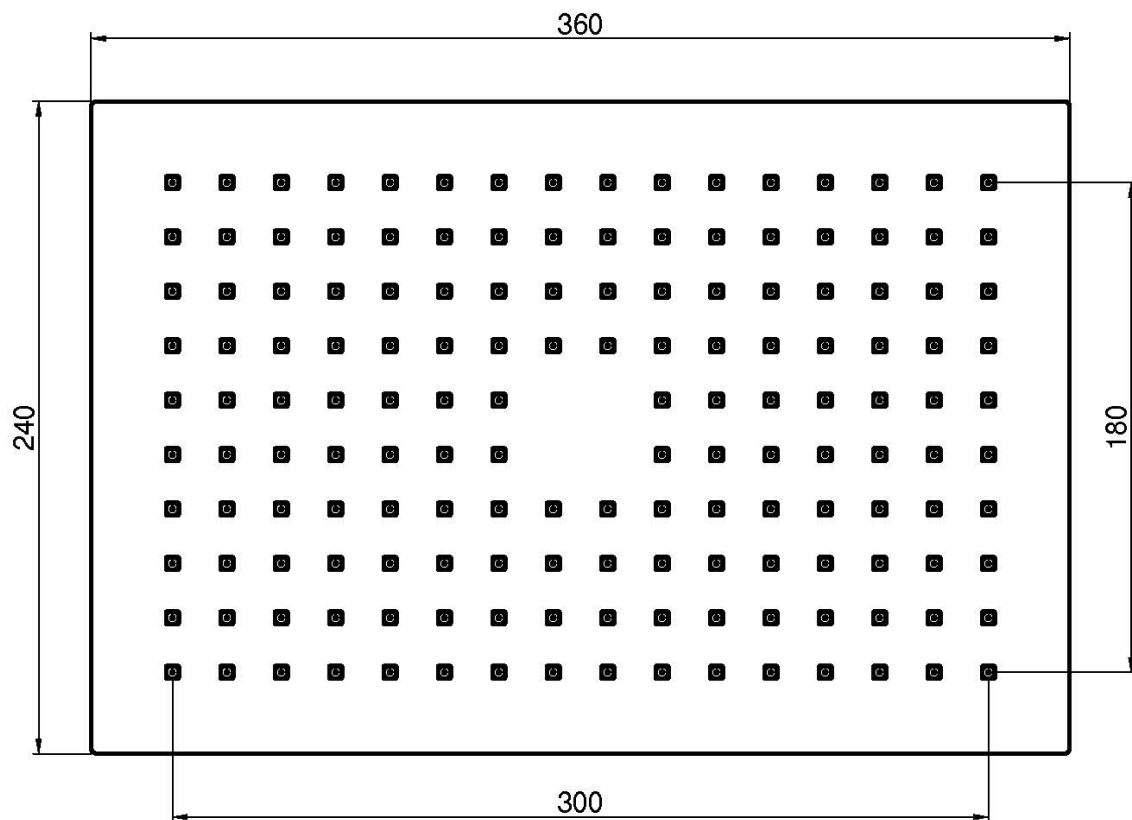

Code F2795/2

ABS SHOWERHEAD

- 360x240 mm

Finishing

 CHROM
CR

IMAGE

See the general sales conditions in our current pricelist

This drawing is the property of FIMA Carlo Frattini. Any complete or partial reproduction, or any transmission to third party without FIMA Carlo Frattini authorization is forbidden.