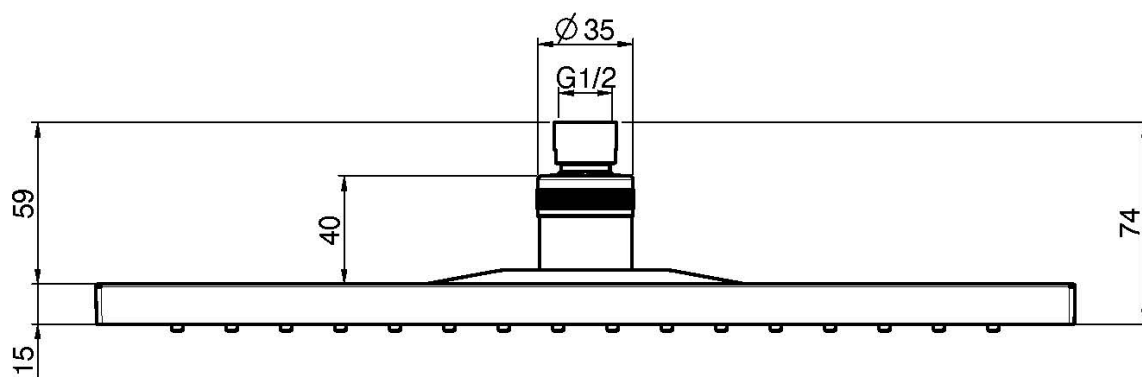

Code F2795/2

ABS SHOWERHEAD

- 360x240 mm

Finishing

 CHROM
CR

IMAGE

See the general sales conditions in our current pricelist

This drawing is the property of FIMA Carlo Frattini. Any complete or partial reproduction, or any transmission to third party without FIMA Carlo Frattini authorization is forbidden.