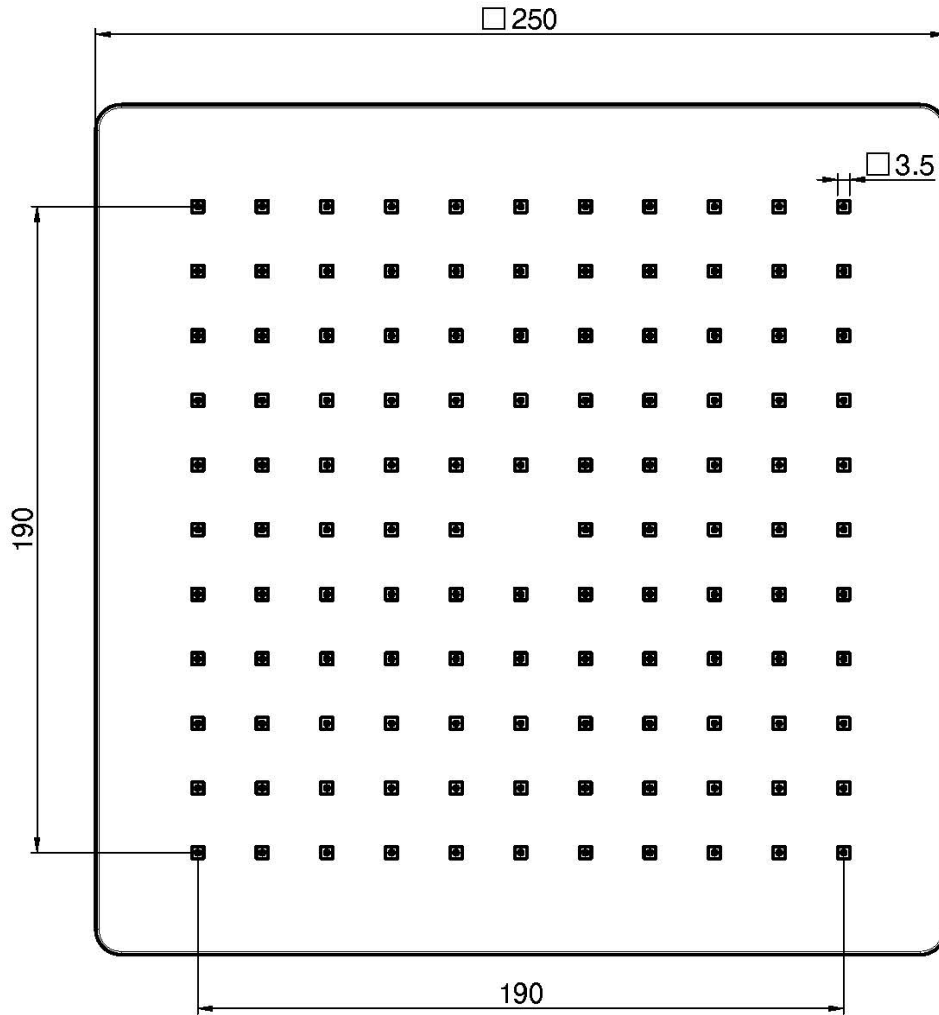

Code F2987/2

ABS SHOWERHEAD

• 250x250 mm

Finishing

 CHROM
CR

 BLACK MATT
NS

IMAGE

See the general sales conditions in our current pricelist