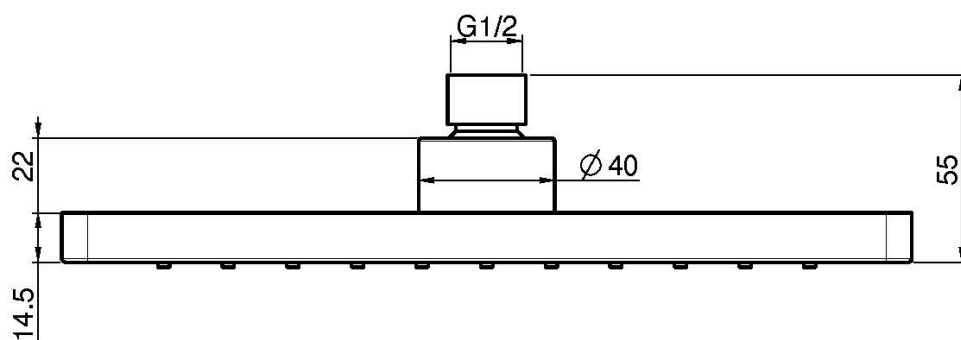

Code F2987/2

ABS SHOWERHEAD

• 250x250 mm

Finishing

 CHROM
CR

 BLACK MATT
NS

IMAGE

See the general sales conditions in our current pricelist