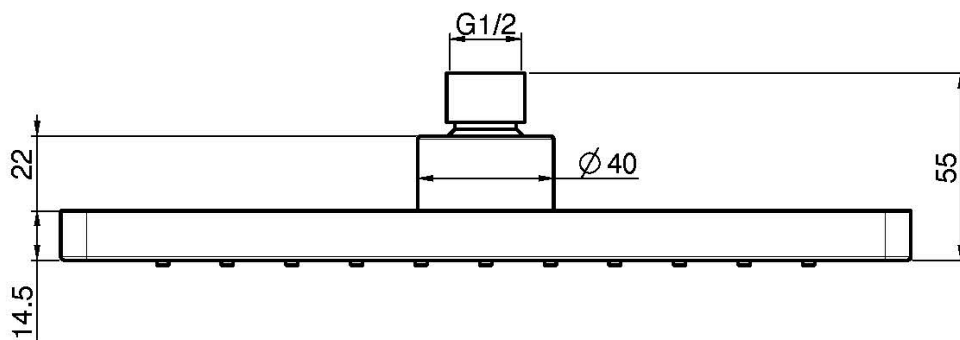

Code F2987/2

ABS SHOWERHEAD

• 250x250 mm

Finishing

 CHROM
CR

 BLACK MATT
NS

IMAGE

See the general sales conditions in our current pricelist