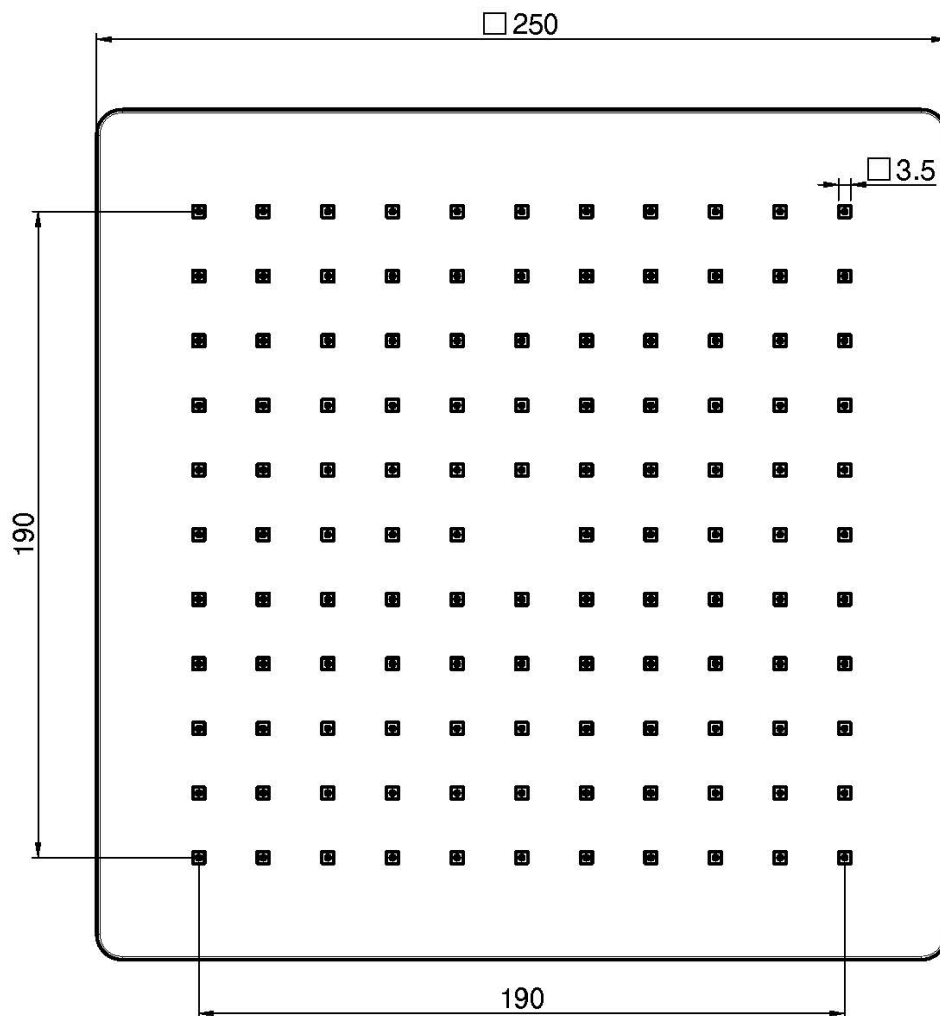

Code F2987/2

ABS SHOWERHEAD

• 250x250 mm

Finishing

 CHROM
CR

 BLACK MATT
NS

IMAGE

See the general sales conditions in our current pricelist