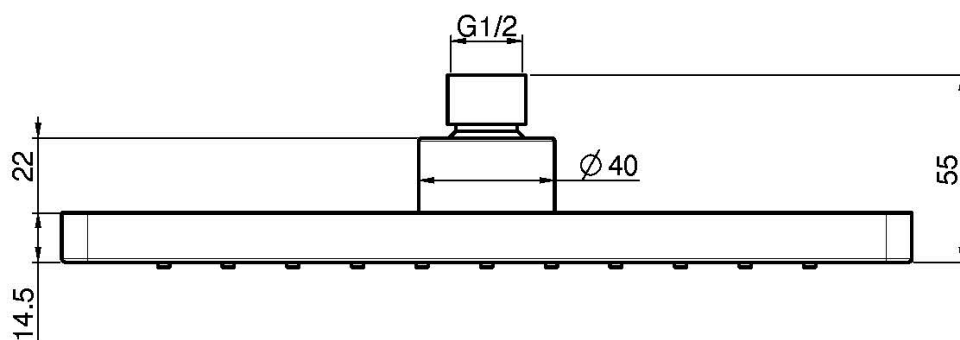

Code F2987/2

ABS SHOWERHEAD

• 250x250 mm

Finishing

 CHROM
CR

 BLACK MATT
NS

IMAGE

See the general sales conditions in our current pricelist