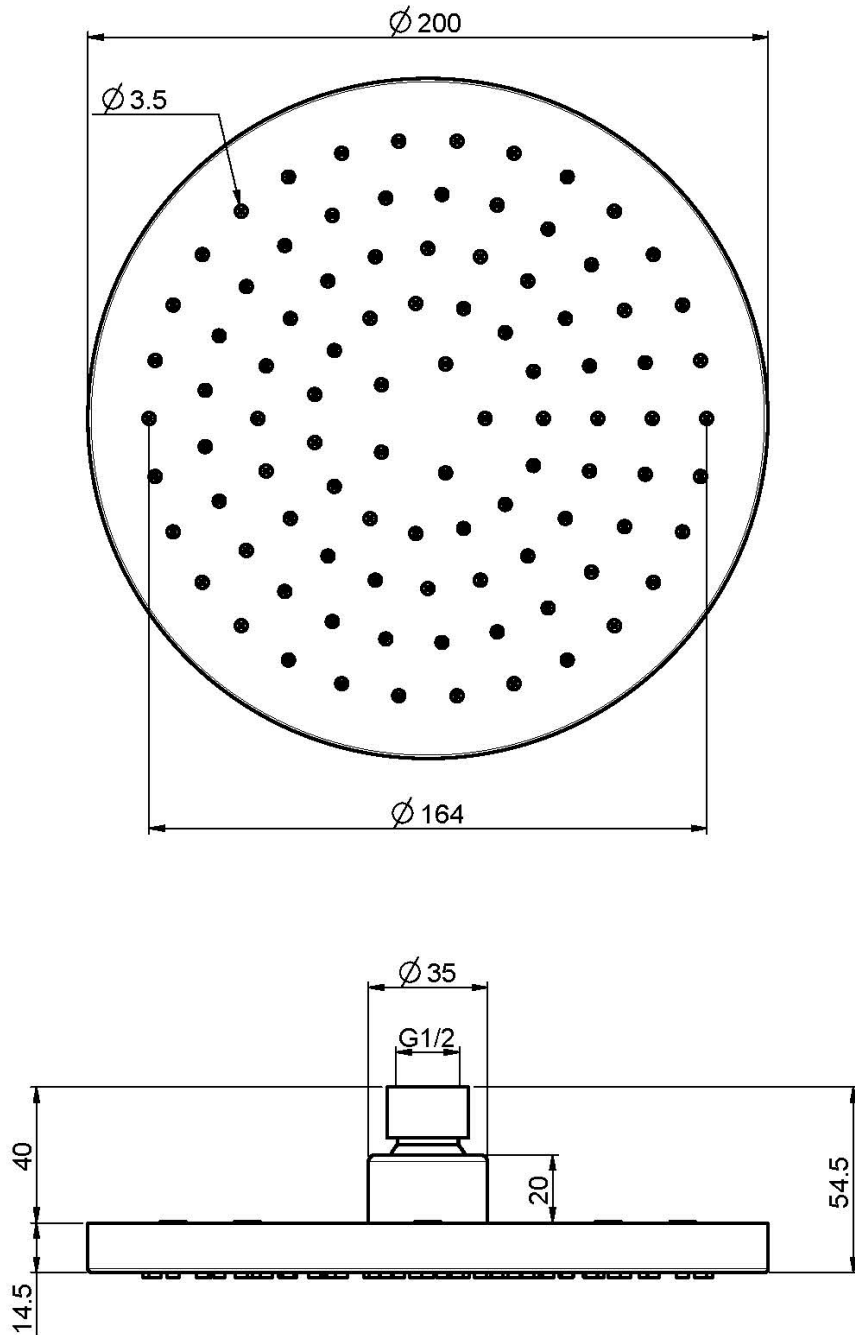

Code F2267/2

**ABS SHOWERHEAD**

• Ø 200 mm

**Finishing**

 CHROM  
CR

**IMAGE**

See the general sales conditions in our current pricelist

This drawing is the property of FIMA Carlo Frattini. Any complete or partial reproduction, or any transmission to third party without FIMA Carlo Frattini authorization is forbidden.