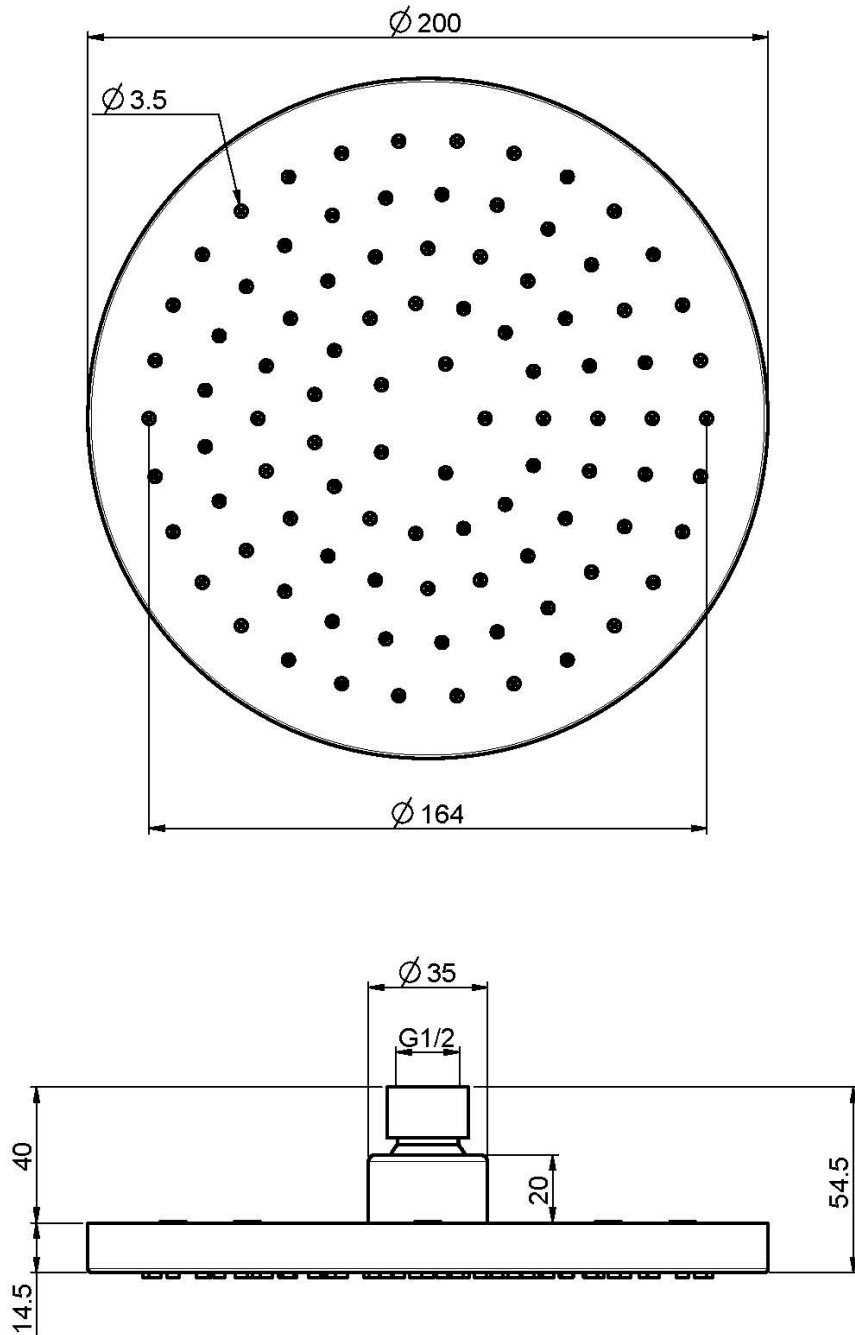

Code F2267/2

ABS SHOWERHEAD

• Ø 200 mm

Finishing

 CHROM
CR

IMAGE

See the general sales conditions in our current pricelist

This drawing is the property of FIMA Carlo Frattini. Any complete or partial reproduction, or any transmission to third party without FIMA Carlo Frattini authorization is forbidden.