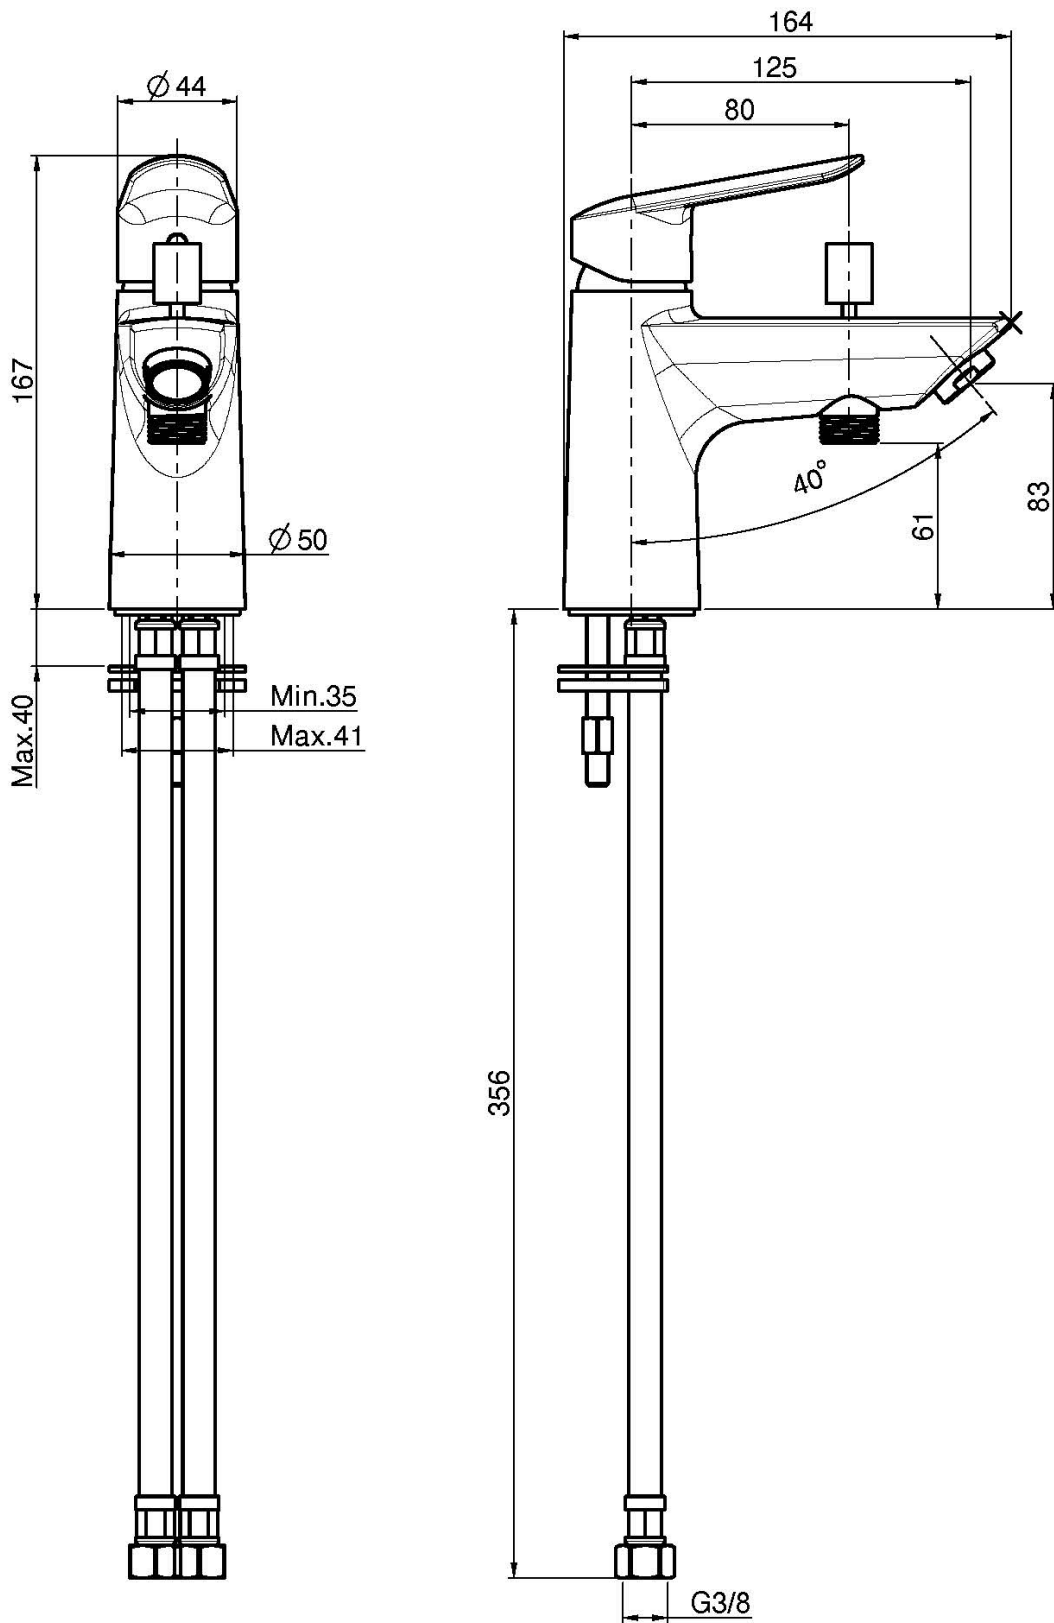

This drawing is the property of FIMA Carlo Frattini. Any complete or partial reproduction, or any transmission to third party without FIMA Carlo Frattini authorization is forbidden.