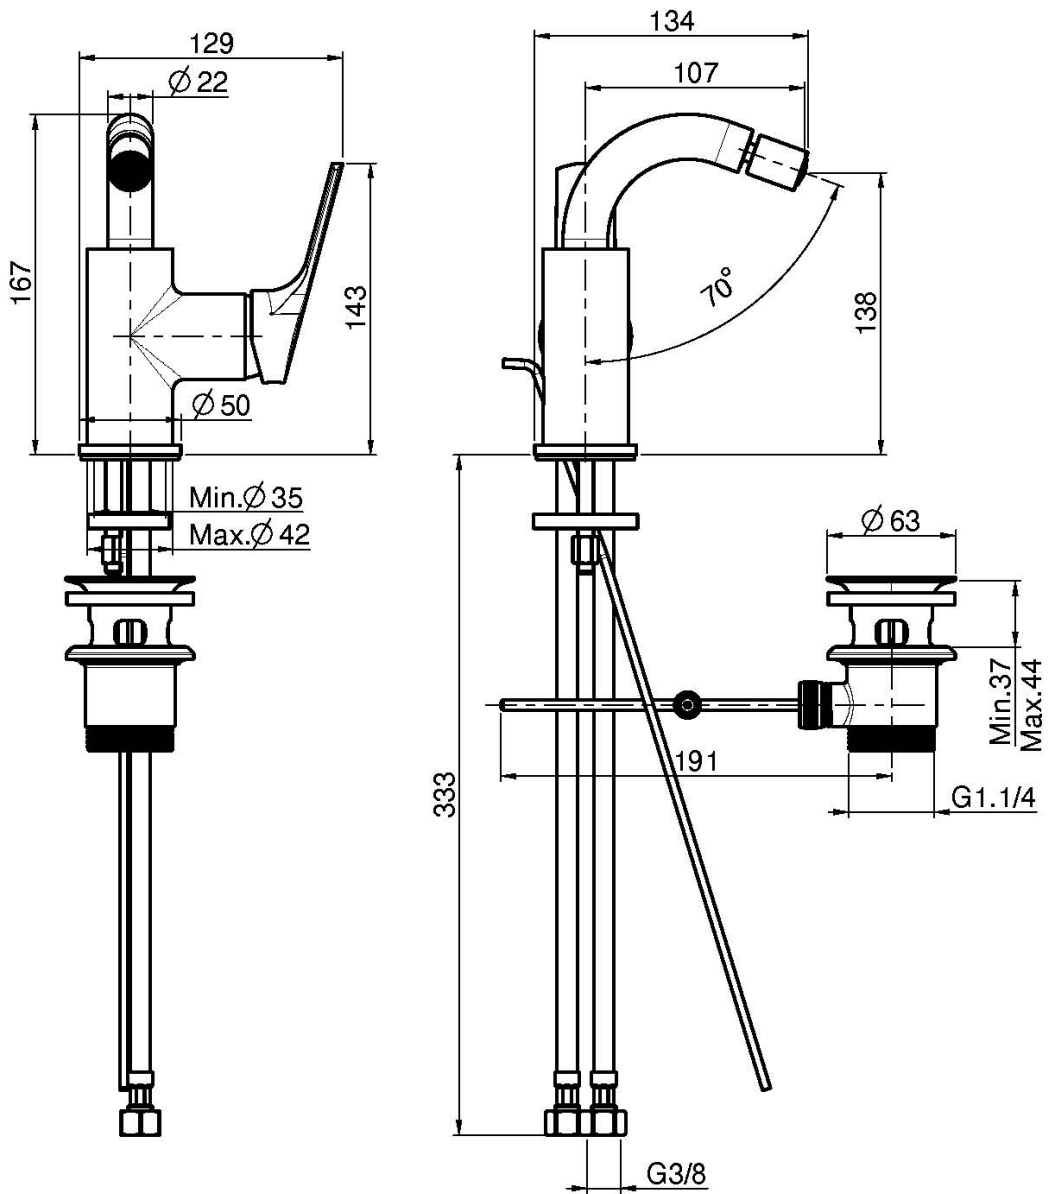

This drawing is the property of FIMA Carlo Frattini. Any complete or partial reproduction, or any transmission to third party without FIMA Carlo Frattini authorization is forbidden.