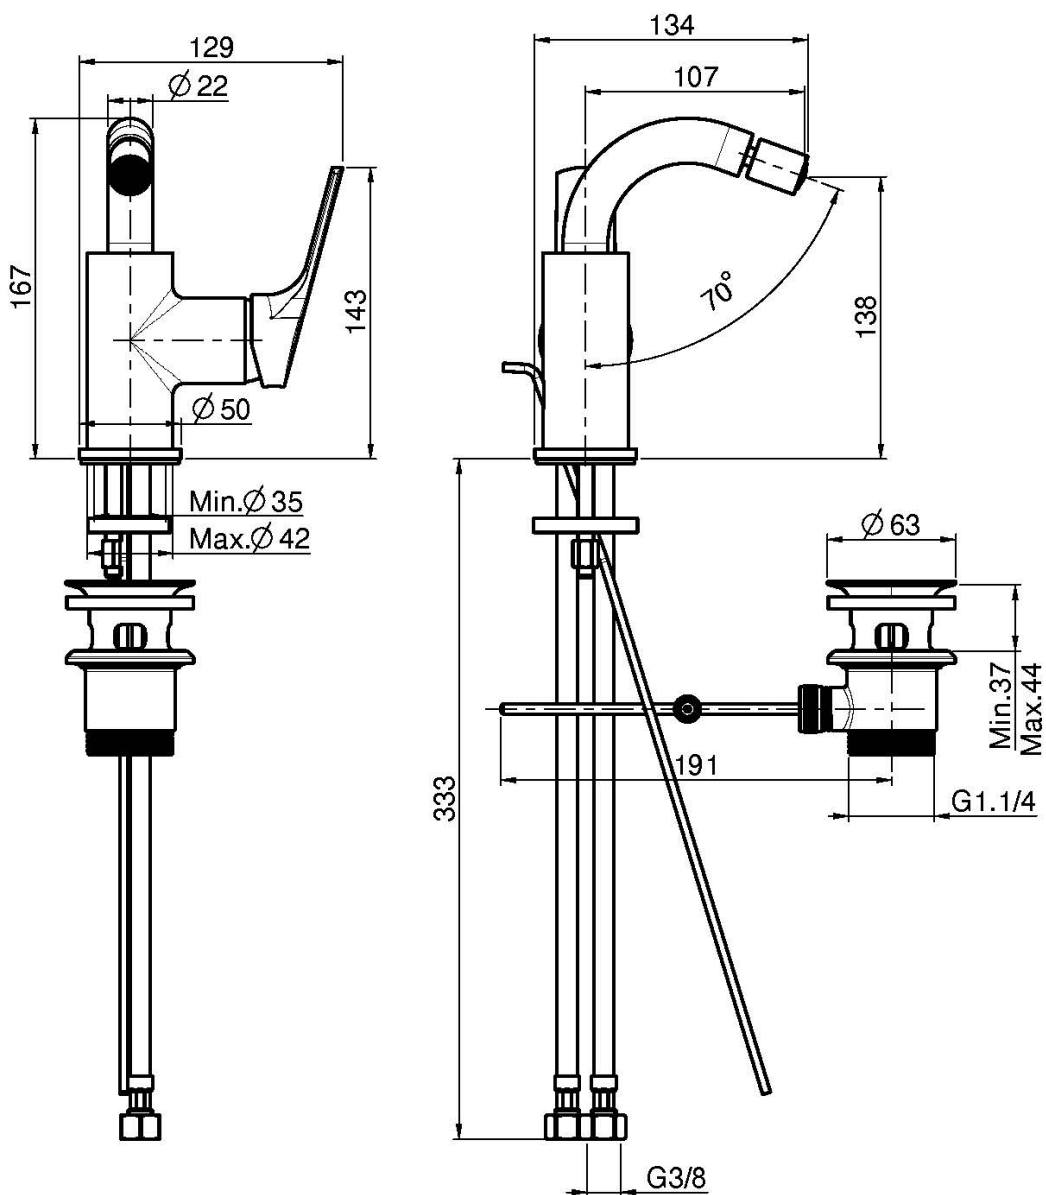

This drawing is the property of FIMA Carlo Frattini. Any complete or partial reproduction, or any transmission to third party without FIMA Carlo Frattini authorization is forbidden.