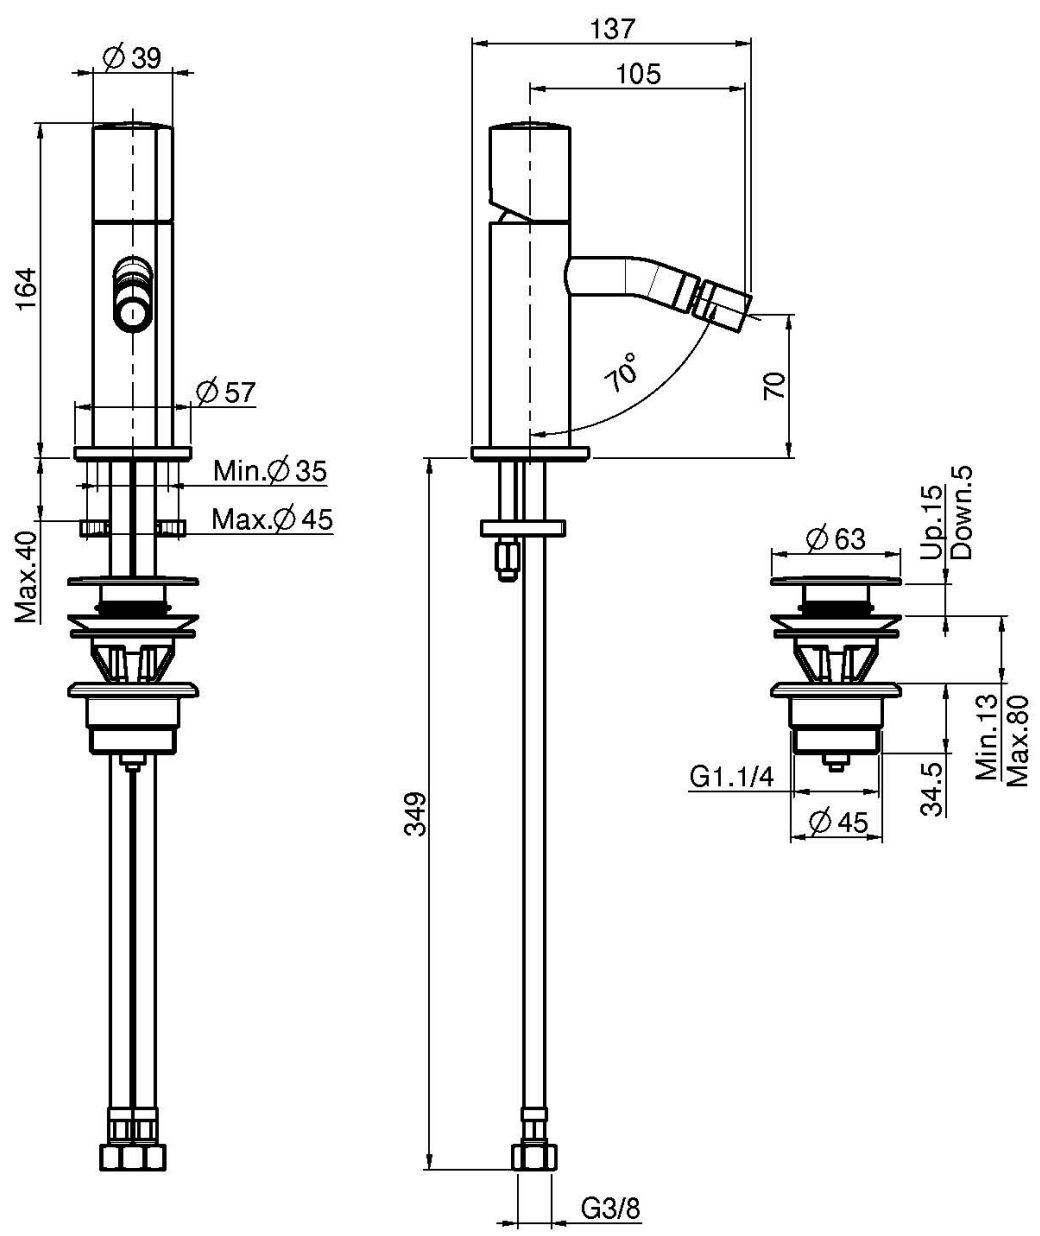

This drawing is the property of FIMA Carlo Frattini. Any complete or partial reproduction, or any transmission to third party without FIMA Carlo Frattini authorization is forbidden.