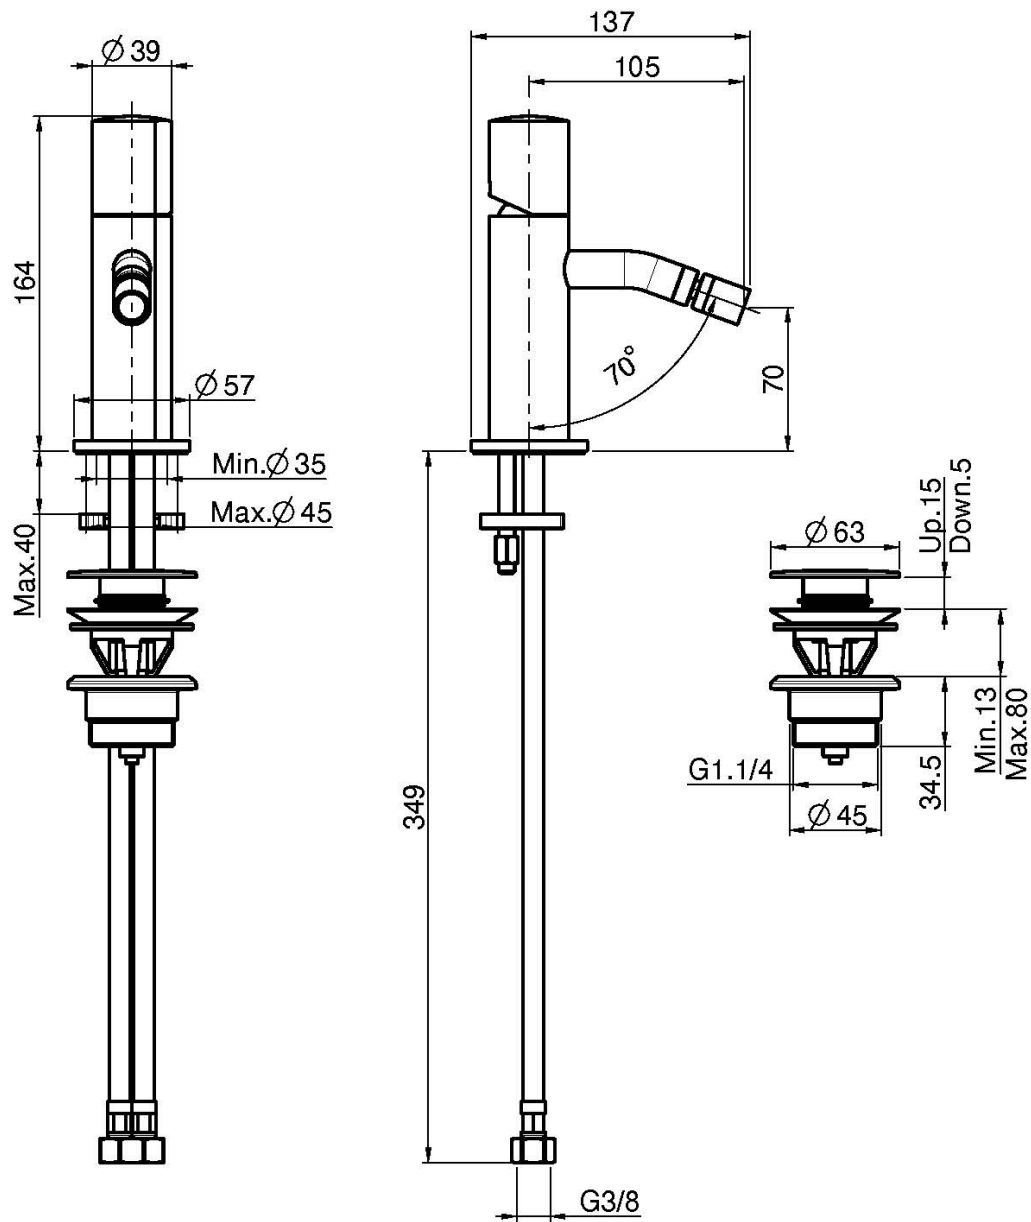

This drawing is the property of FIMA Carlo Frattini. Any complete or partial reproduction, or any transmission to third party without FIMA Carlo Frattini authorization is forbidden.