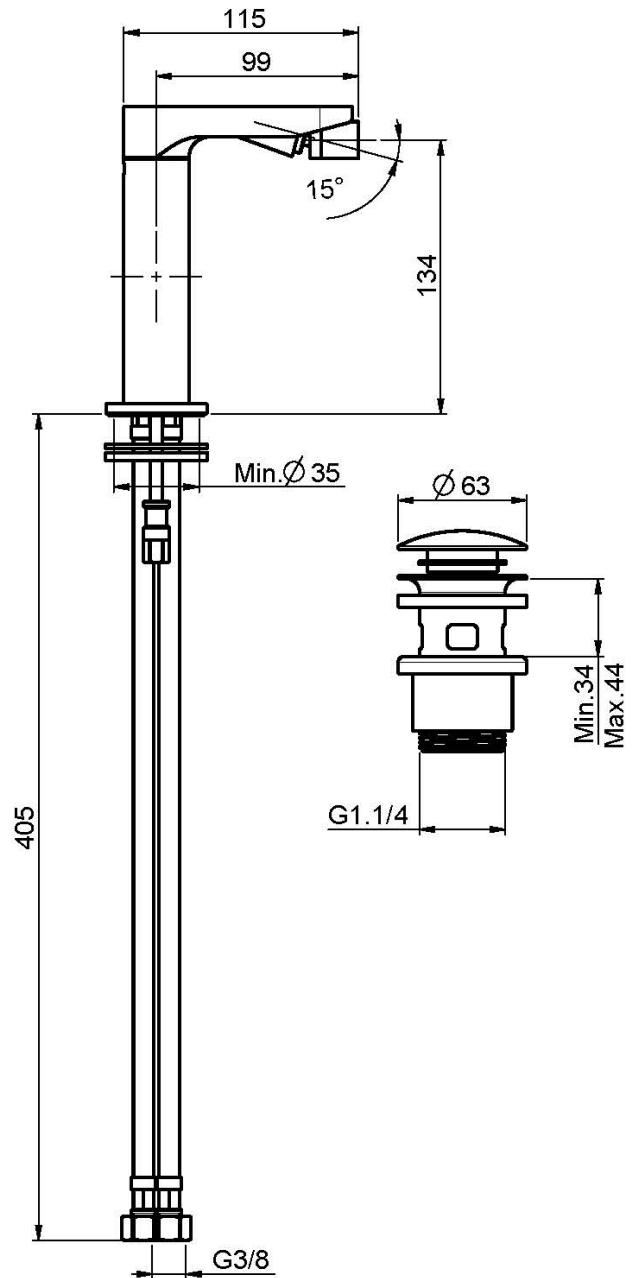

This drawing is the property of FIMA Carlo Frattini. Any complete or partial reproduction, or any transmission to third party without FIMA Carlo Frattini authorization is forbidden.