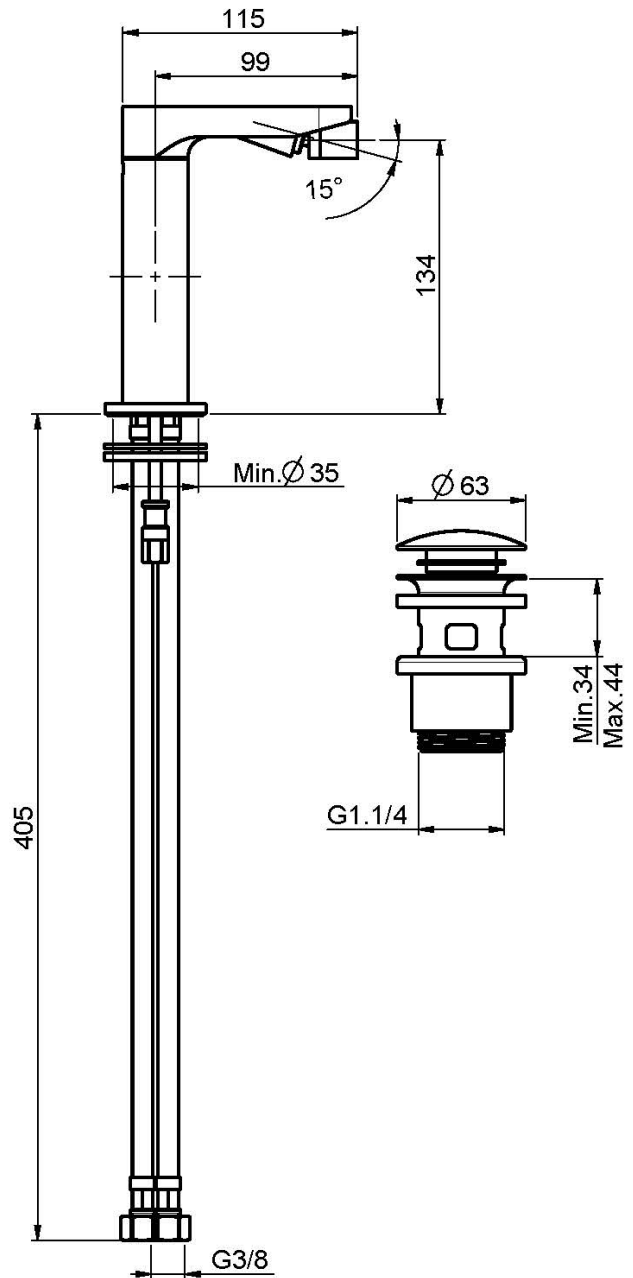

This drawing is the property of FIMA Carlo Frattini. Any complete or partial reproduction, or any transmission to third party without FIMA Carlo Frattini authorization is forbidden.