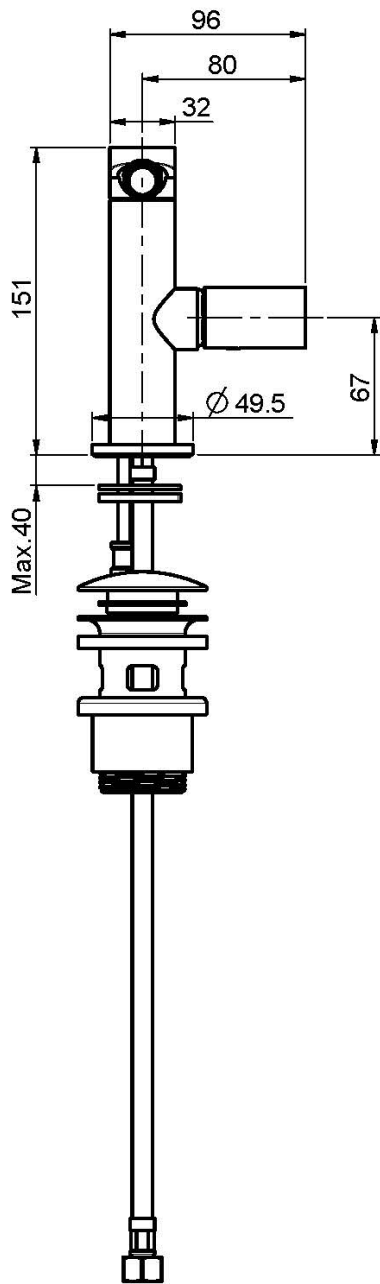

This drawing is the property of FIMA Carlo Frattini. Any complete or partial reproduction, or any transmission to third party without FIMA Carlo Frattini authorization is forbidden.