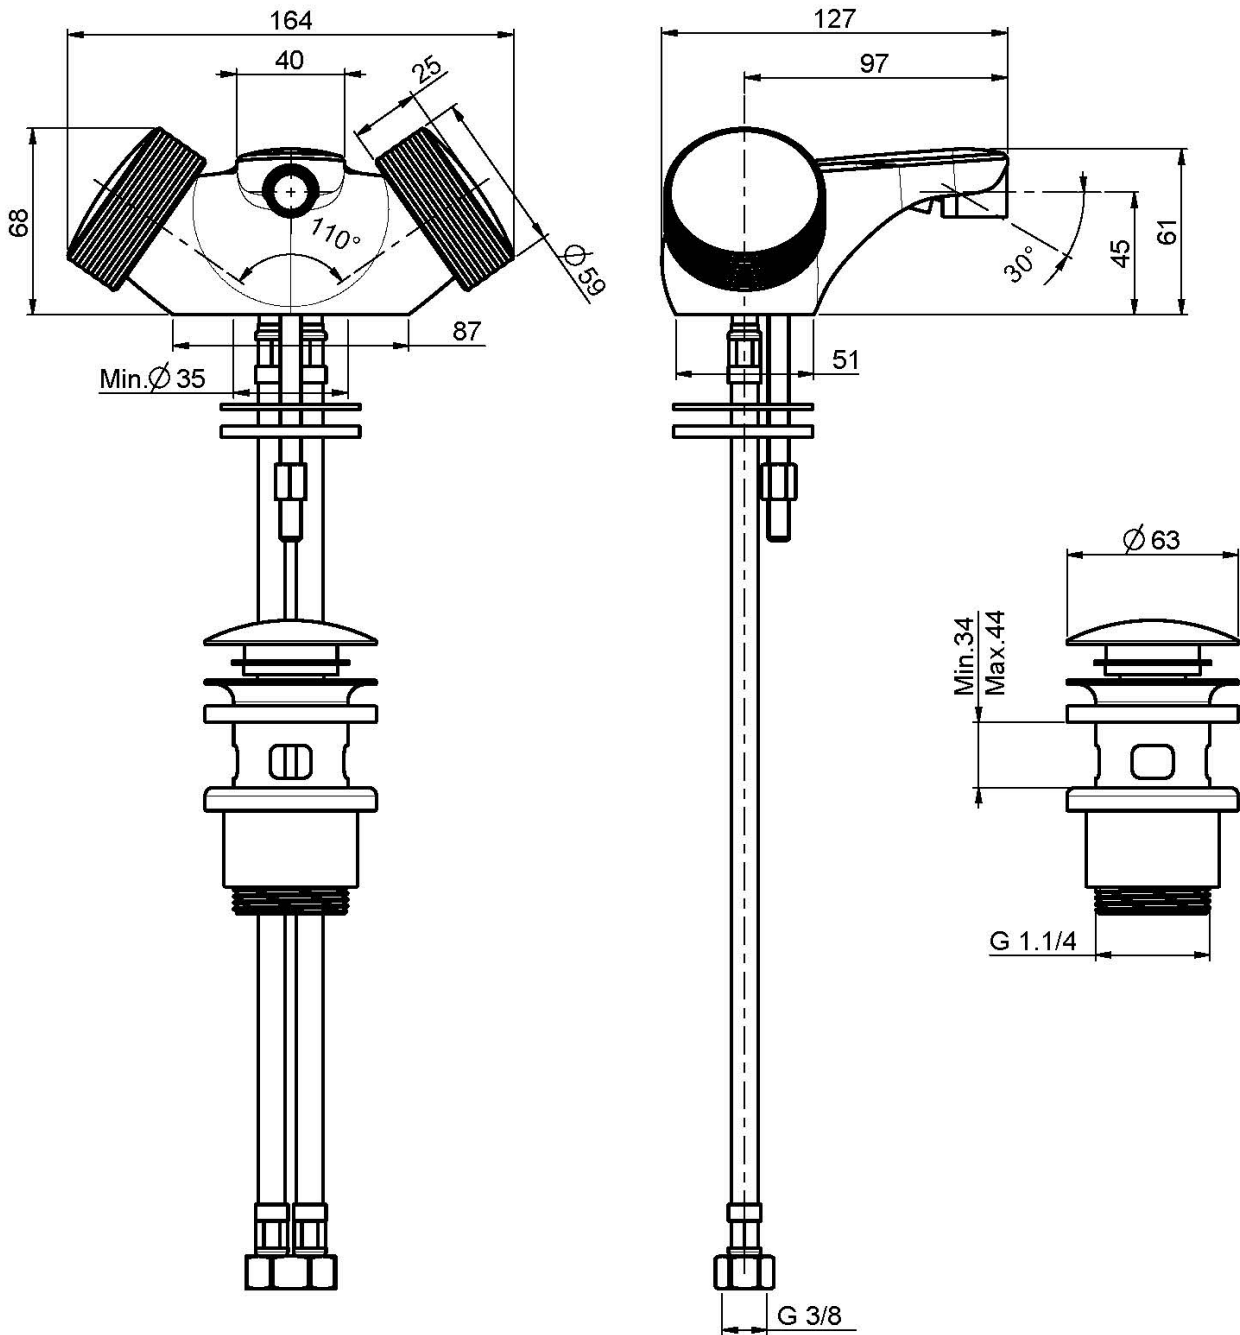

This drawing is the property of FIMA Carlo Frattini. Any complete or partial reproduction, or any transmission to third party without FIMA Carlo Frattini authorization is forbidden.