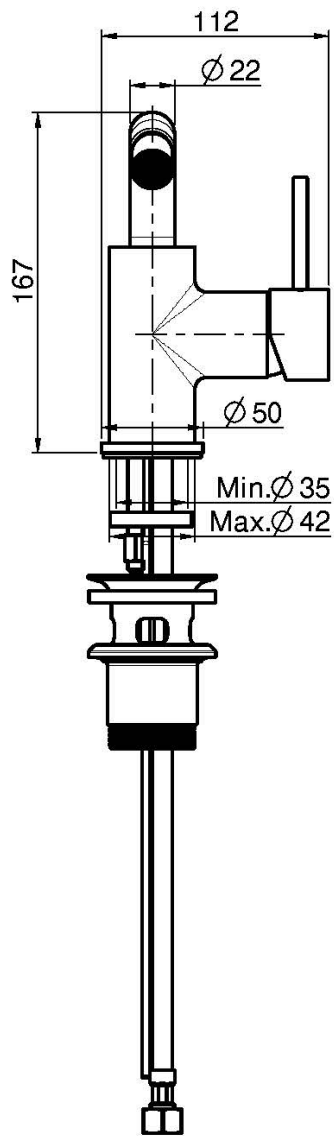

Code F3042

BIDET MIXER

- swivel spout
- n. 2 flexible hoses
- pop-up waste 1"1/4
- white and black finishes use click clack pop up waste
- **this product is available without waste (see page 18)**
- **this product is available with click clack pop-up waste (see page19)**

Finishing

- CHROM
CR
- HL
- HS
- ZL
- ZS
- BRUSHED NICKEL
SN
- BLACK CHROME
CN
- BRUSHED BLACK CHROME
CS
- WHITE MATT
BS
- BLACK MATT
NS
- GOLD
OR
- BRUSHED GOLD
OS

IMAGE

See the general sales conditions in our current pricelist