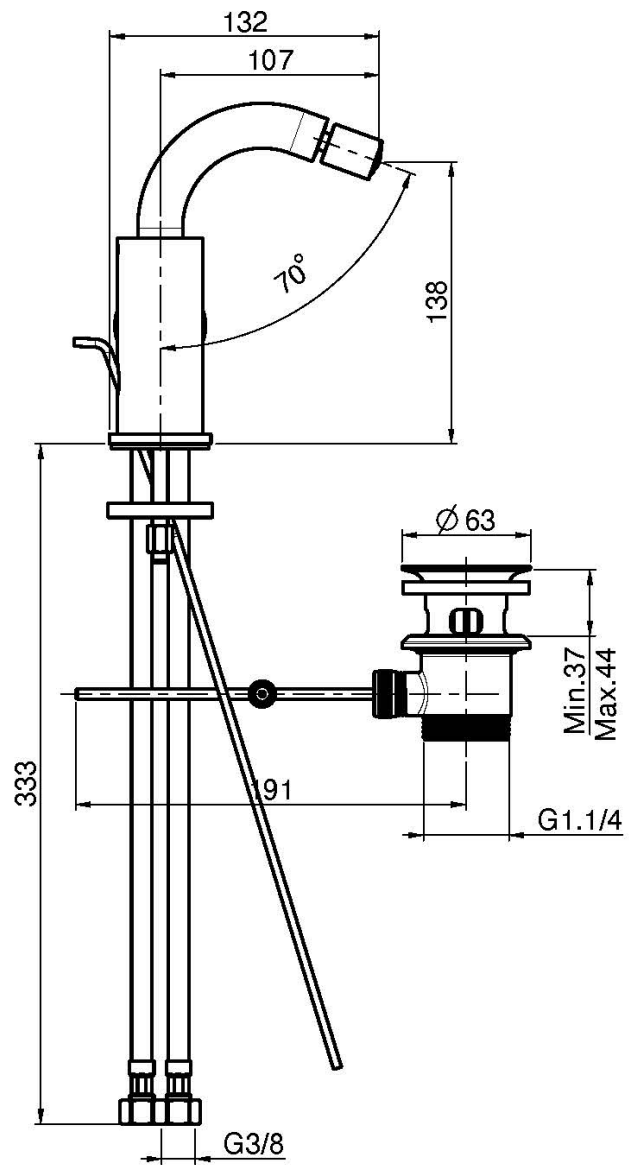

This drawing is the property of FIMA Carlo Frattini. Any complete or partial reproduction, or any transmission to third party without FIMA Carlo Frattini authorization is forbidden.