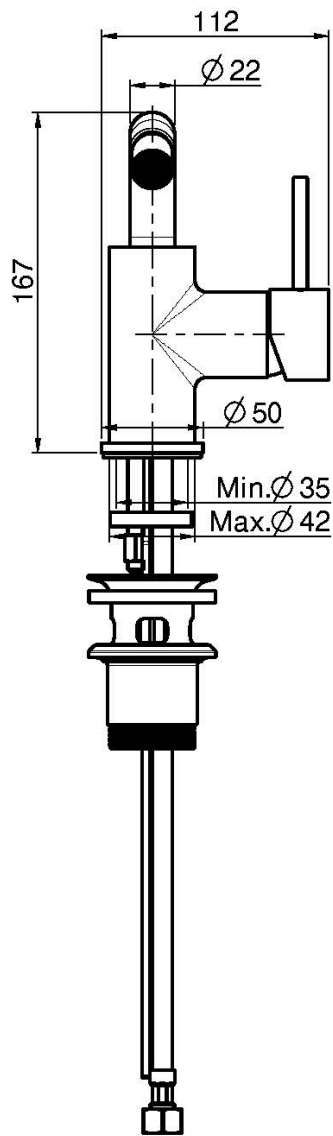

This drawing is the property of FIMA Carlo Frattini. Any complete or partial reproduction, or any transmission to third party without FIMA Carlo Frattini authorization is forbidden.