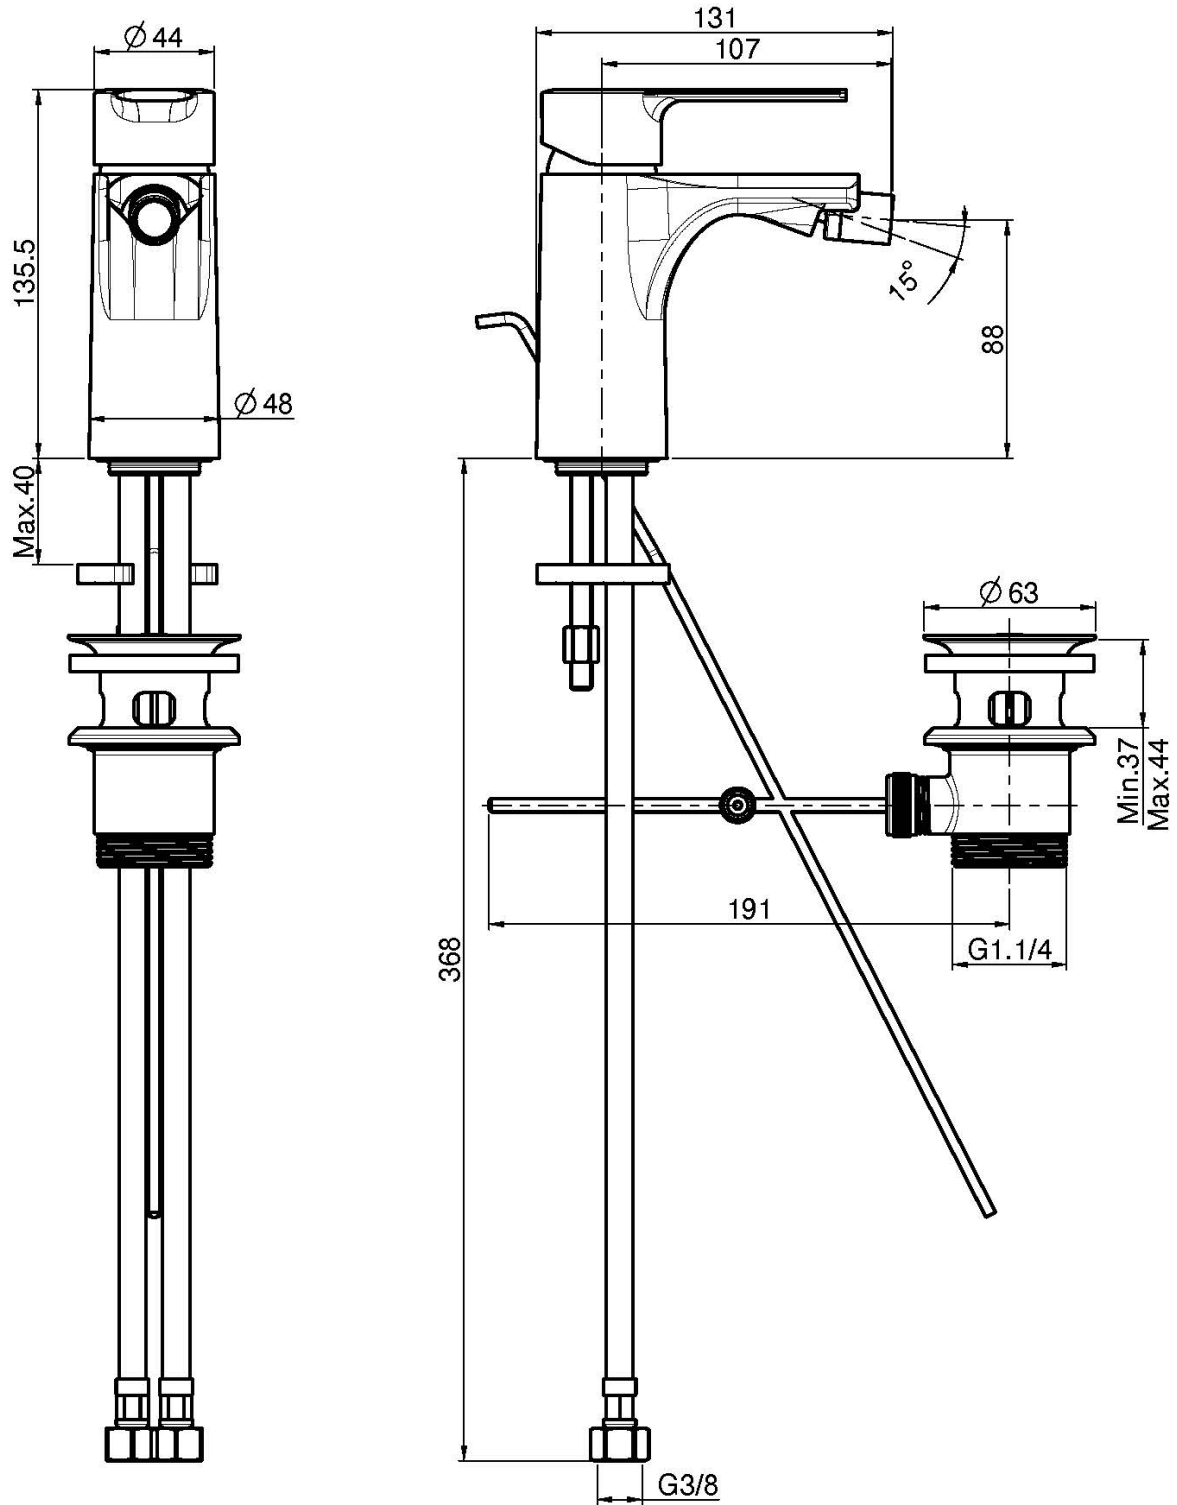

This drawing is the property of FIMA Carlo Frattini. Any complete or partial reproduction, or any transmission to third party without FIMA Carlo Frattini authorization is forbidden.