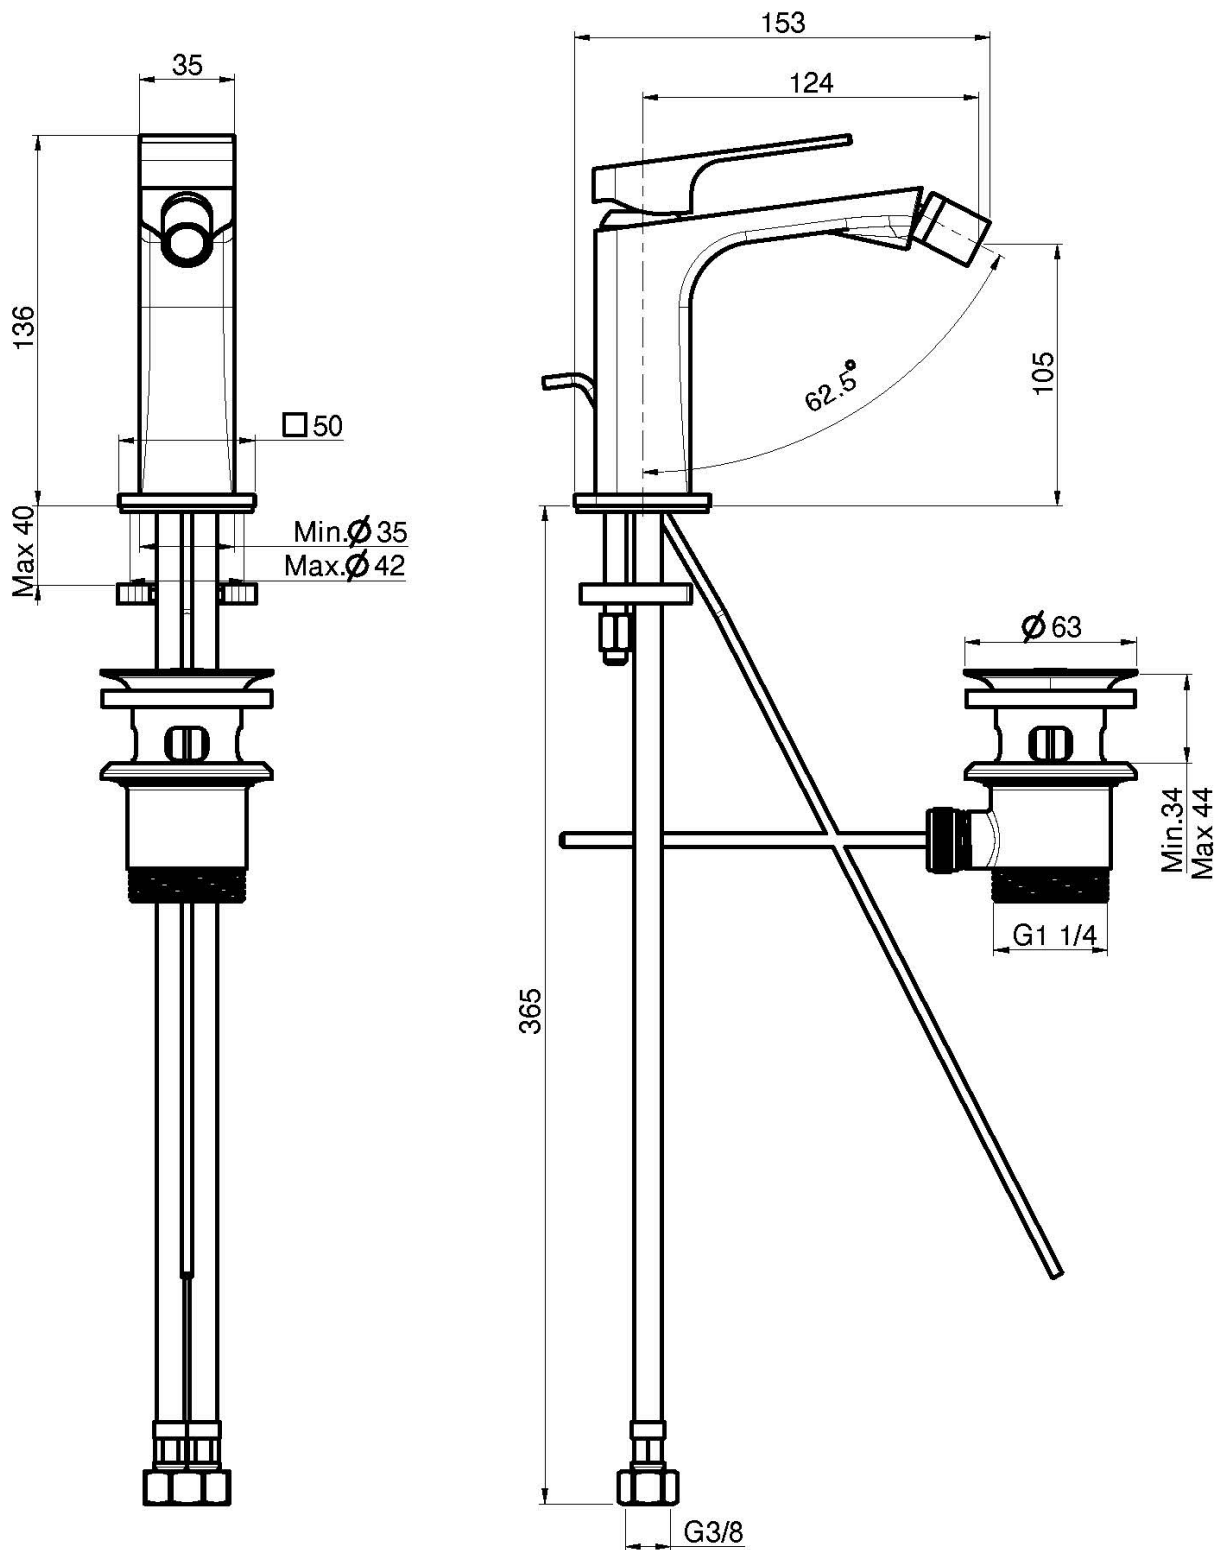

This drawing is the property of FIMA Carlo Frattini. Any complete or partial reproduction, or any transmission to third party without FIMA Carlo Frattini authorization is forbidden.