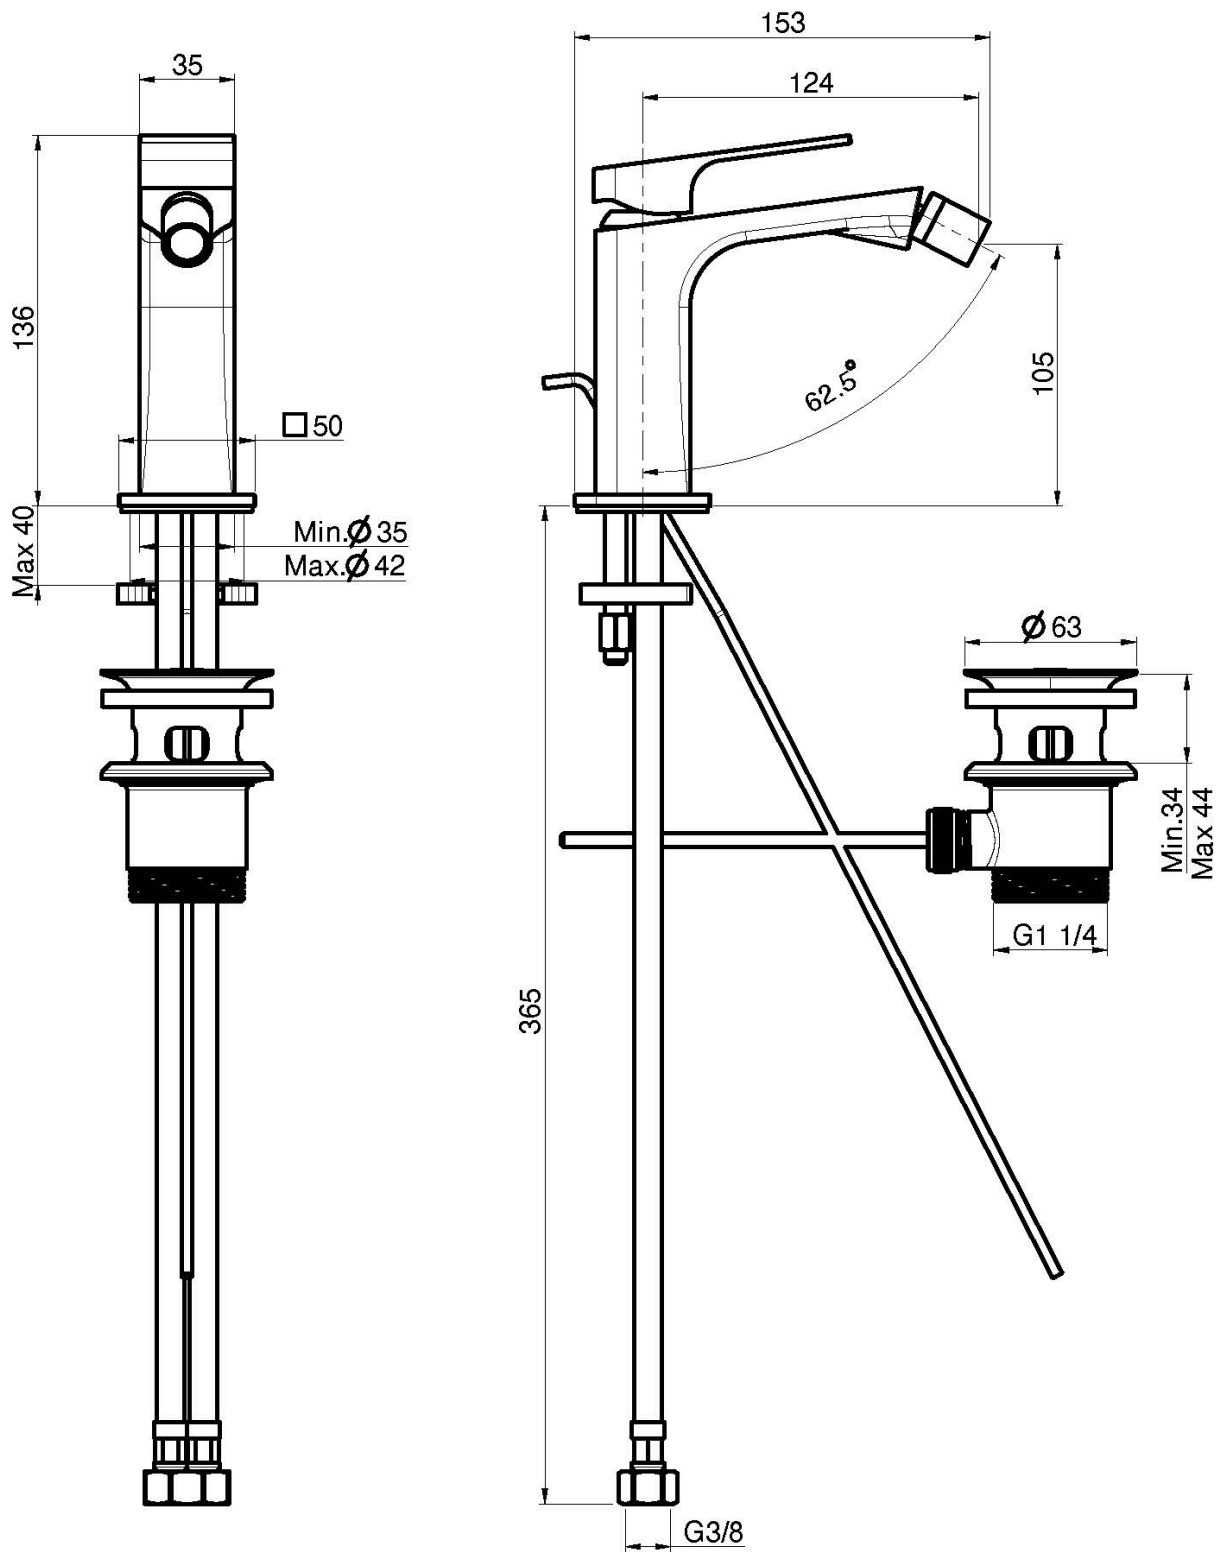

Code F3382

BIDET MIXER

- n. 2 flexible hoses
- pop-up waste 1"1/4
- white and black finishes use click clack pop up waste
- **this product is available without waste (see page 18)**
- **this product is available with click clack pop-up waste (see page19)**

Finishing

-  CHROM
CR
-  BRUSHED NICKEL
SN
-  WHITE MATT
BS
-  BLACK MATT
NS

IMAGE

See the general sales conditions in our current pricelist

This drawing is the property of FIMA Carlo Frattini. Any complete or partial reproduction, or any transmission to third party without FIMA Carlo Frattini authorization is forbidden.