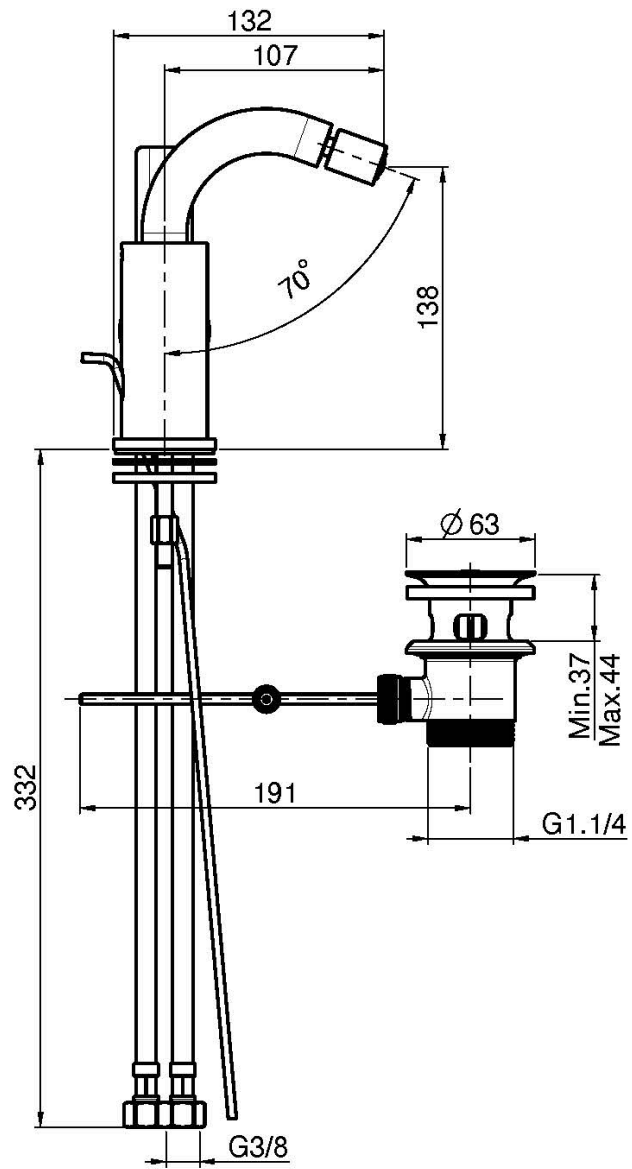

This drawing is the property of FIMA Carlo Frattini. Any complete or partial reproduction, or any transmission to third party without FIMA Carlo Frattini authorization is forbidden.