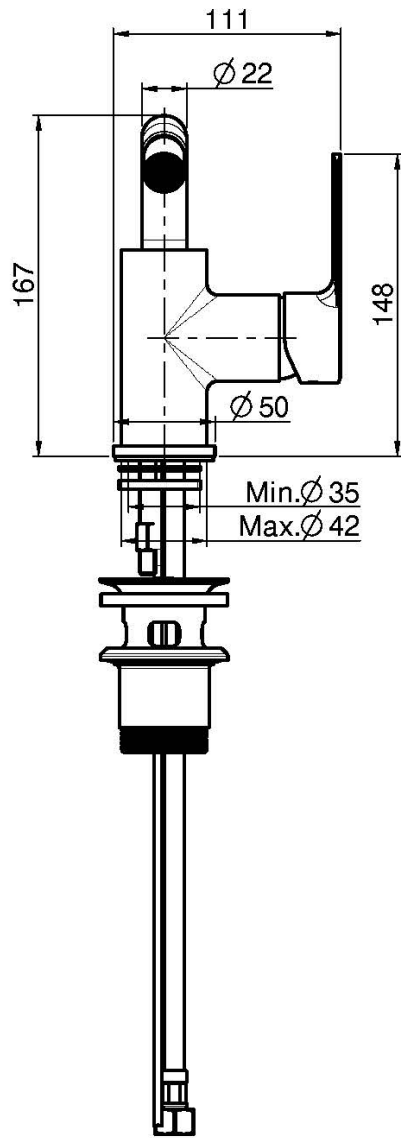

This drawing is the property of FIMA Carlo Frattini. Any complete or partial reproduction, or any transmission to third party without FIMA Carlo Frattini authorization is forbidden.