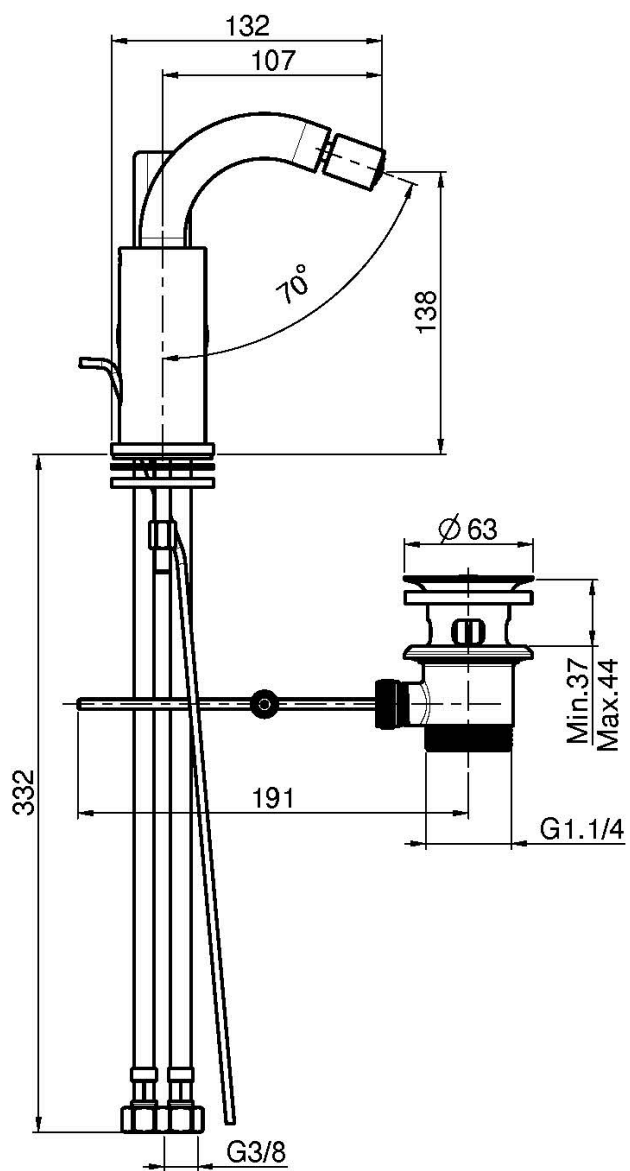

This drawing is the property of FIMA Carlo Frattini. Any complete or partial reproduction, or any transmission to third party without FIMA Carlo Frattini authorization is forbidden.