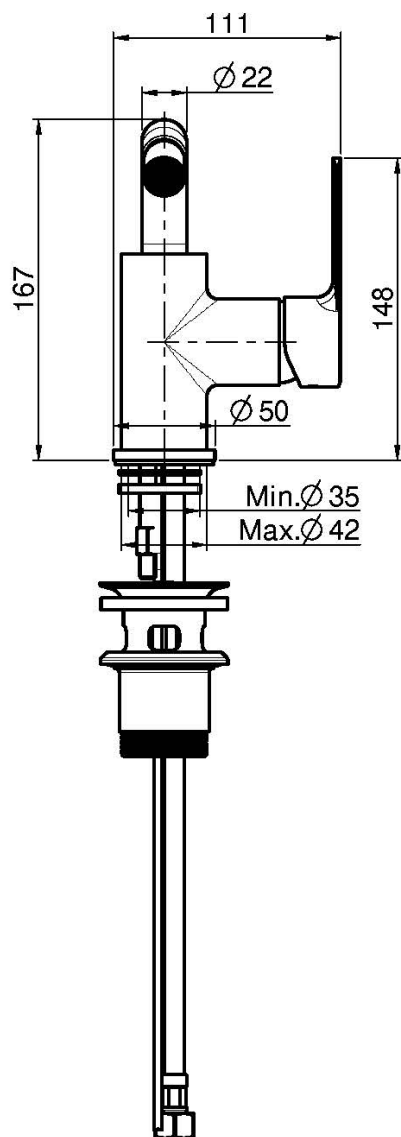

This drawing is the property of FIMA Carlo Frattini. Any complete or partial reproduction, or any transmission to third party without FIMA Carlo Frattini authorization is forbidden.