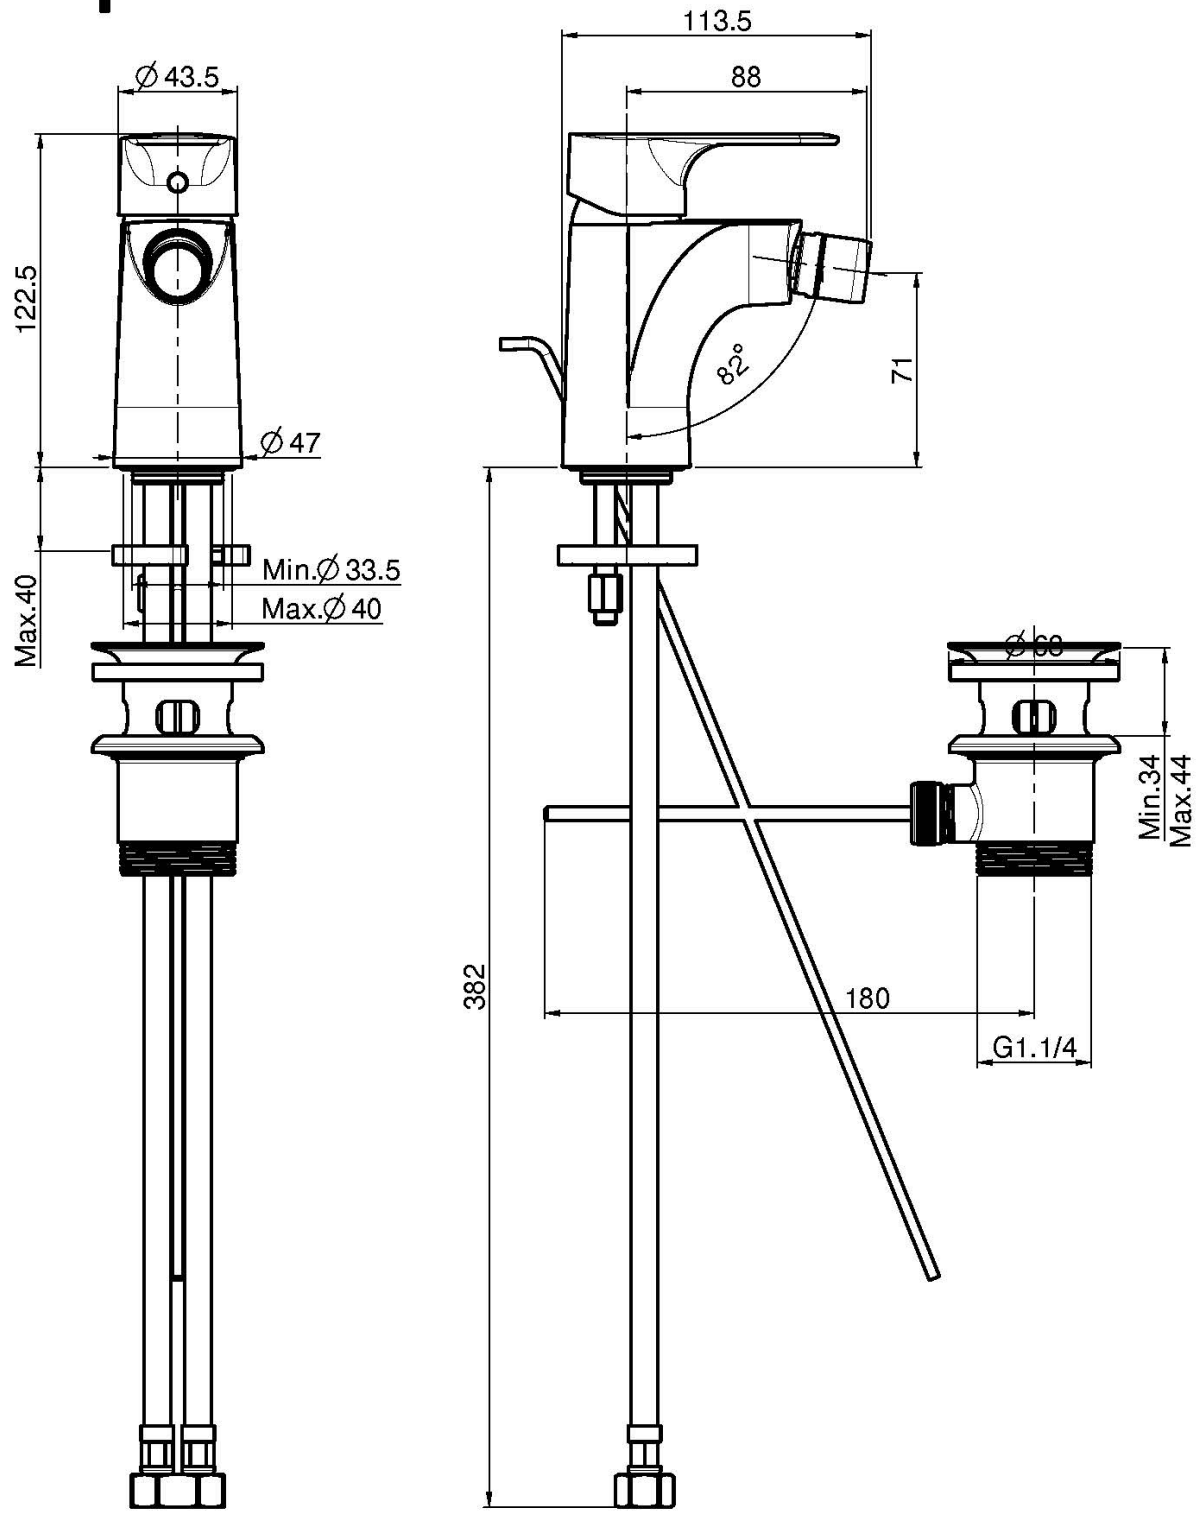

This drawing is the property of FIMA Carlo Frattini. Any complete or partial reproduction, or any transmission to third party without FIMA Carlo Frattini authorization is forbidden.