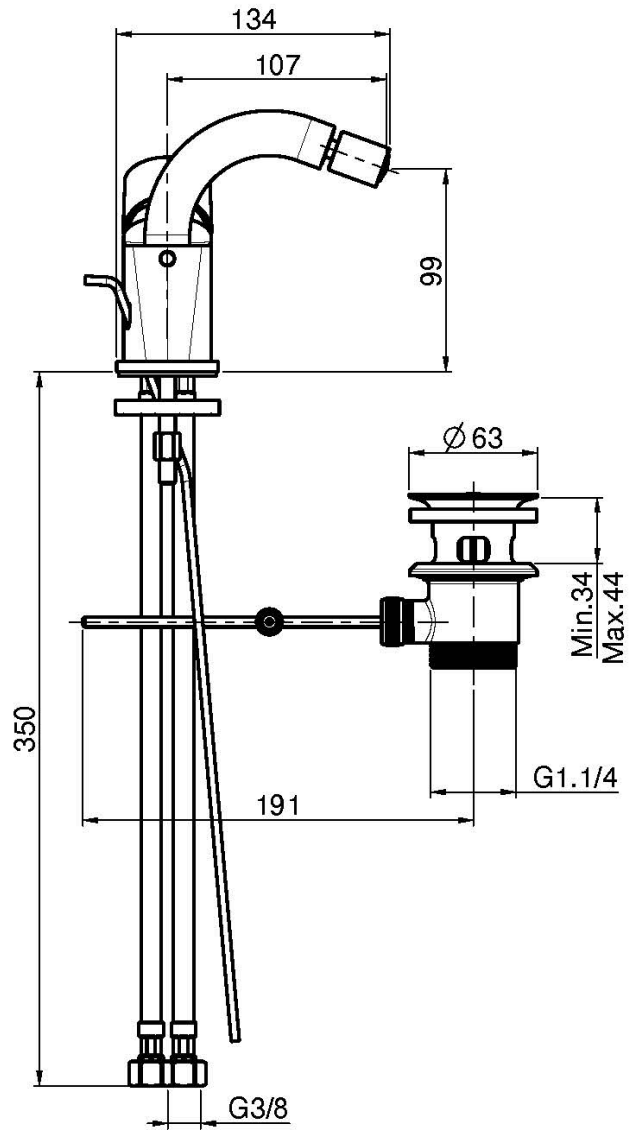

Code F3842

BIDET MIXER

- n. 2 flexible hoses
- maximum flow rate at 3 bar: 5 l/m
- swivel spout
- pop-up waste 1"1/4
- black finish use click clack pop up waste
- **this product is available without waste (see page 18)**
- **this product is available with click clack pop-up waste (see page19)**

Finishing

 CHROM
CR

 BLACK MATT
NS

IMAGE

See the general sales conditions in our current pricelist

This drawing is the property of FIMA Carlo Frattini. Any complete or partial reproduction, or any transmission to third party without FIMA Carlo Frattini authorization is forbidden.