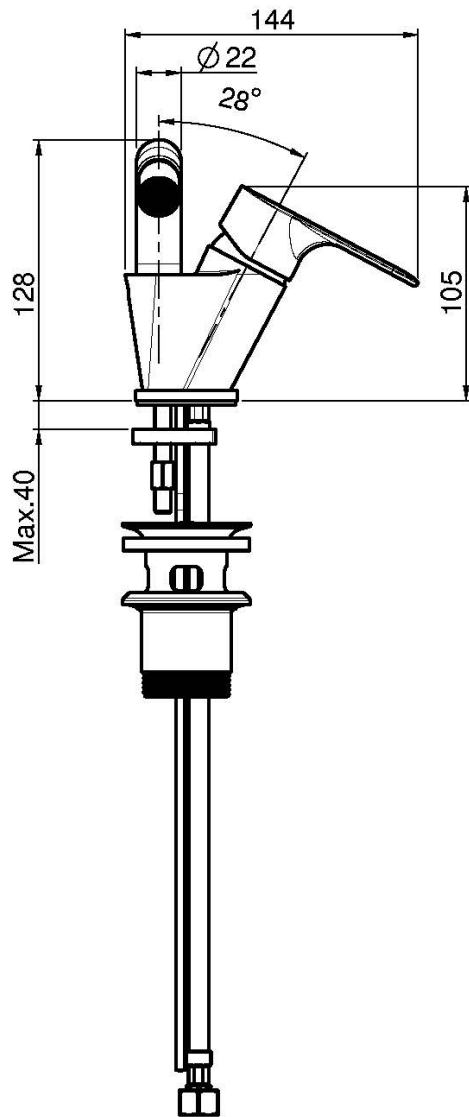

Code F3842

BIDET MIXER

- n. 2 flexible hoses
- maximum flow rate at 3 bar: 5 l/m
- swivel spout
- pop-up waste 1"1/4
- black finish use click clack pop up waste
- **this product is available without waste (see page 18)**
- **this product is available with click clack pop-up waste (see page19)**

Finishing

 CHROM
CR

 BLACK MATT
NS

IMAGE

See the general sales conditions in our current pricelist

This drawing is the property of FIMA Carlo Frattini. Any complete or partial reproduction, or any transmission to third party without FIMA Carlo Frattini authorization is forbidden.