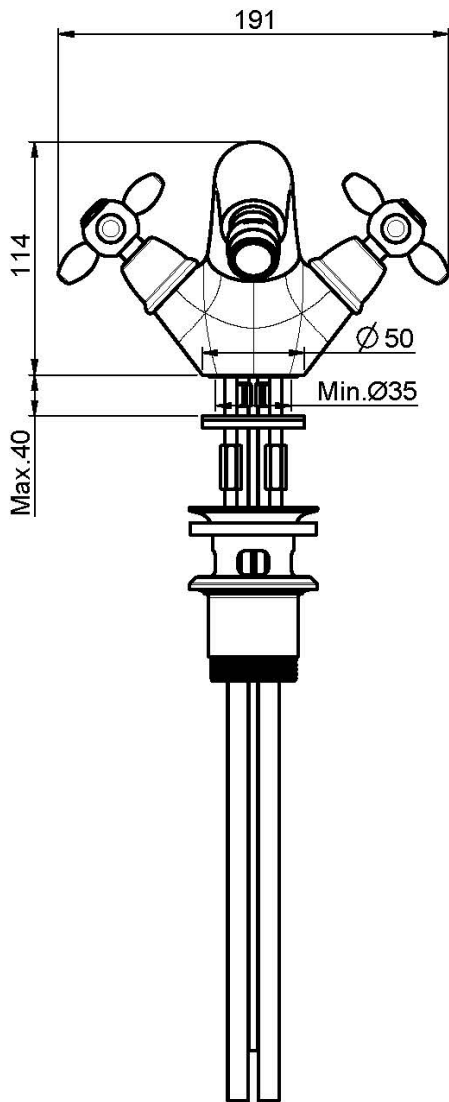

This drawing is the property of FIMA Carlo Frattini. Any complete or partial reproduction, or any transmission to third party without FIMA Carlo Frattini authorization is forbidden.