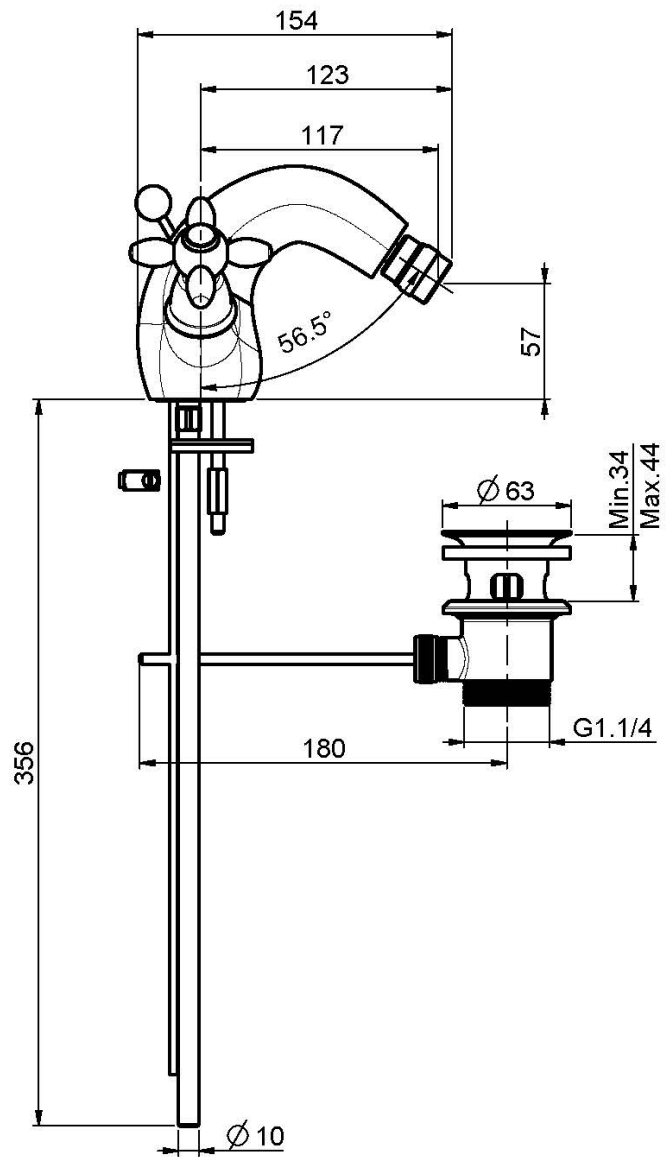

Code F5042

BIDET MIXER

- n. 2 flexible hoses
- pop-up waste 1"1/4

IMAGE

Finishing

-  CHROM
CR
-  BRUSHED NICKEL
SN
-  GOLD
OR
-  BRUSHED GOLD
OS
-  OLD BRONZE
BR
-  ANTIQUE COPPER
RA

See the general sales conditions in our current pricelist