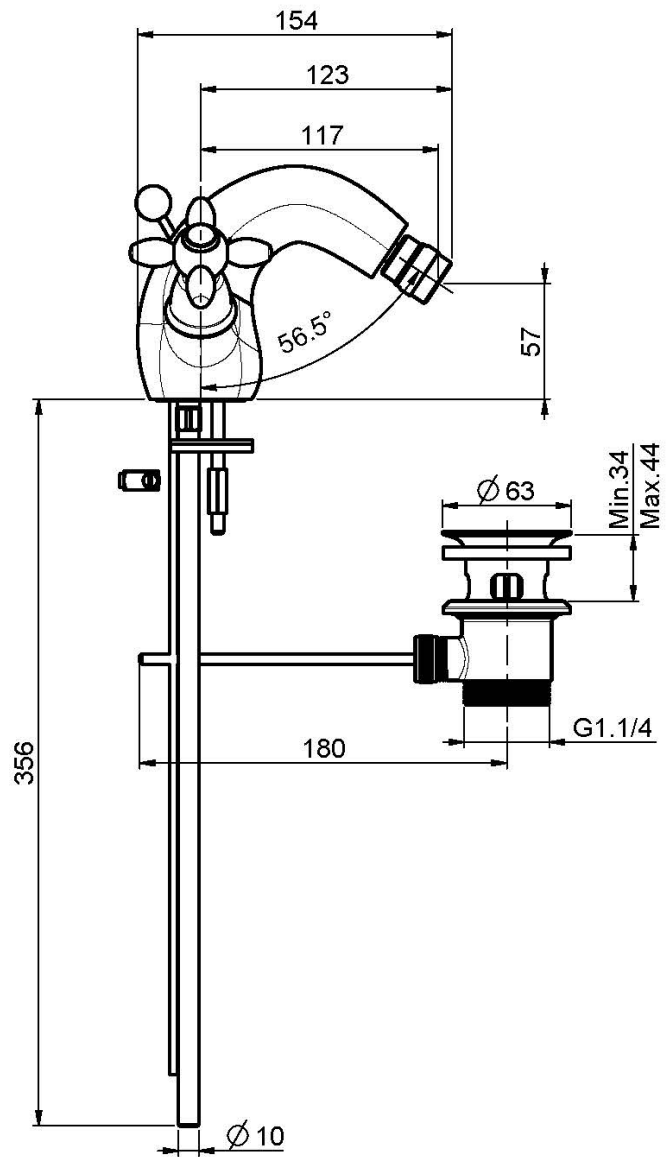

This drawing is the property of FIMA Carlo Frattini. Any complete or partial reproduction, or any transmission to third party without FIMA Carlo Frattini authorization is forbidden.