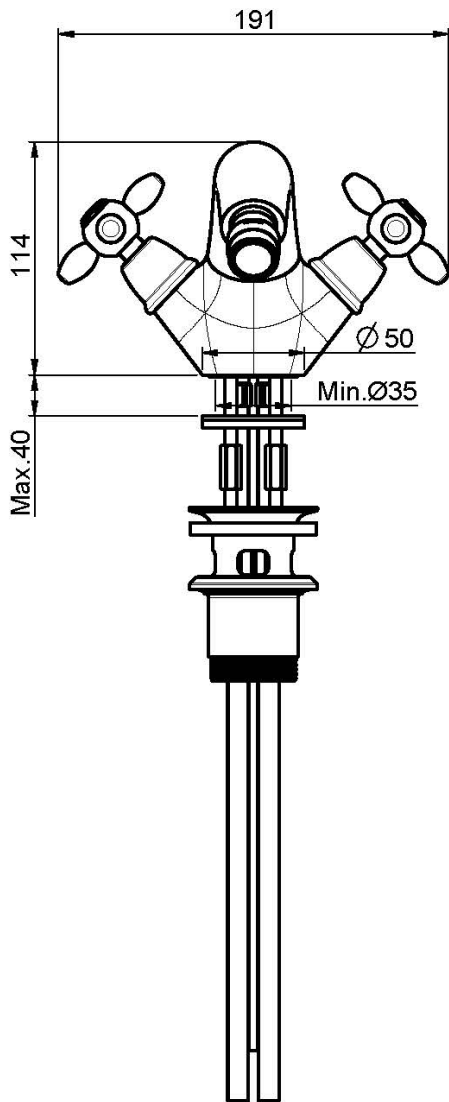

Code F5042

BIDET MIXER

- n. 2 flexible hoses
- pop-up waste 1"1/4

IMAGE

Finishing

-  CHROM
CR
-  BRUSHED NICKEL
SN
-  GOLD
OR
-  BRUSHED GOLD
OS
-  OLD BRONZE
BR
-  ANTIQUE COPPER
RA

See the general sales conditions in our current pricelist

This drawing is the property of FIMA Carlo Frattini. Any complete or partial reproduction, or any transmission to third party without FIMA Carlo Frattini authorization is forbidden.