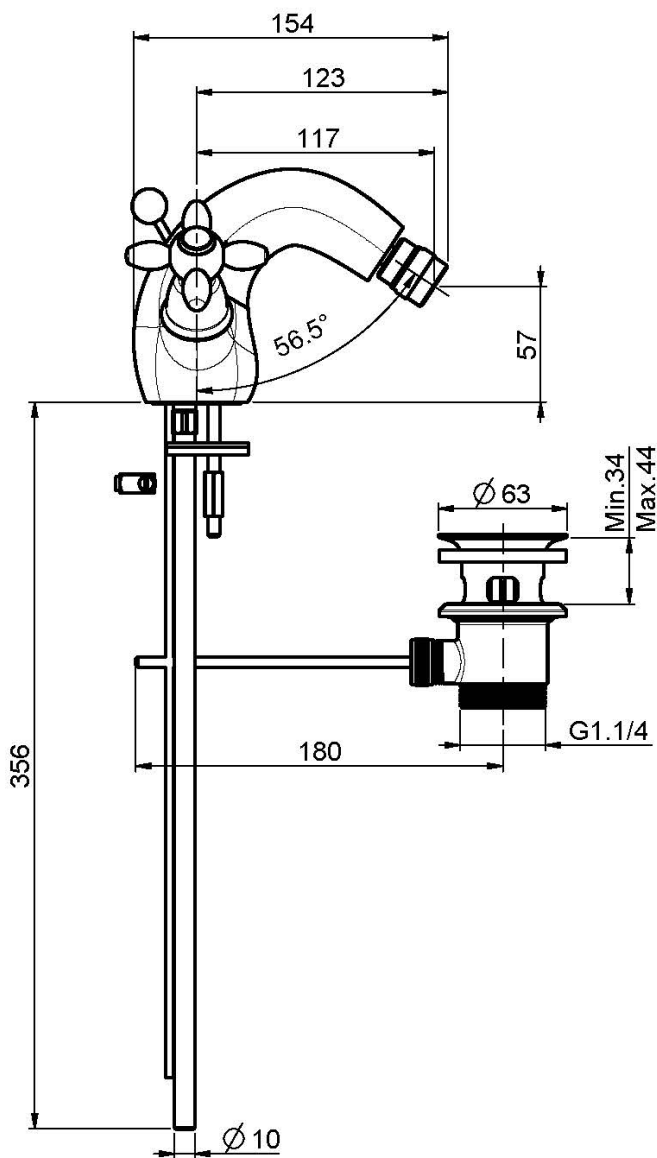

This drawing is the property of FIMA Carlo Frattini. Any complete or partial reproduction, or any transmission to third party without FIMA Carlo Frattini authorization is forbidden.