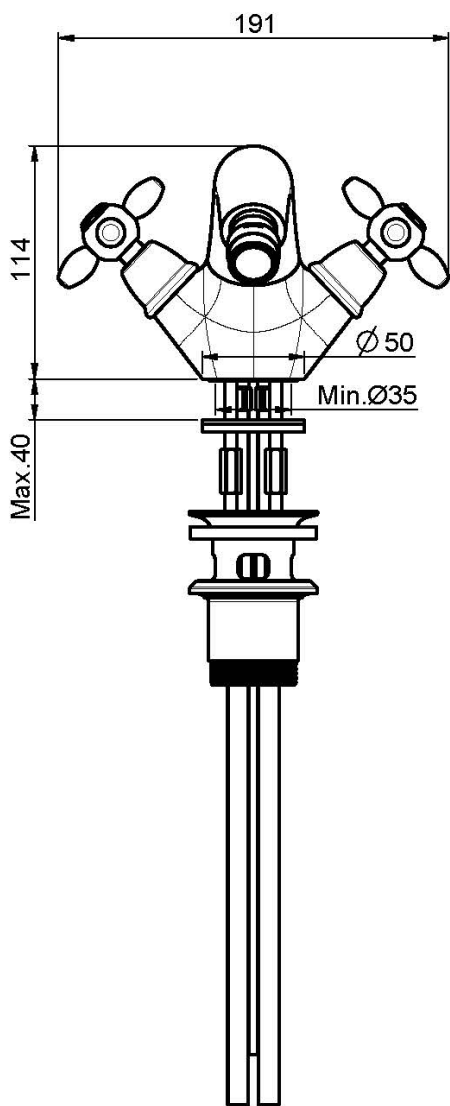

This drawing is the property of FIMA Carlo Frattini. Any complete or partial reproduction, or any transmission to third party without FIMA Carlo Frattini authorization is forbidden.