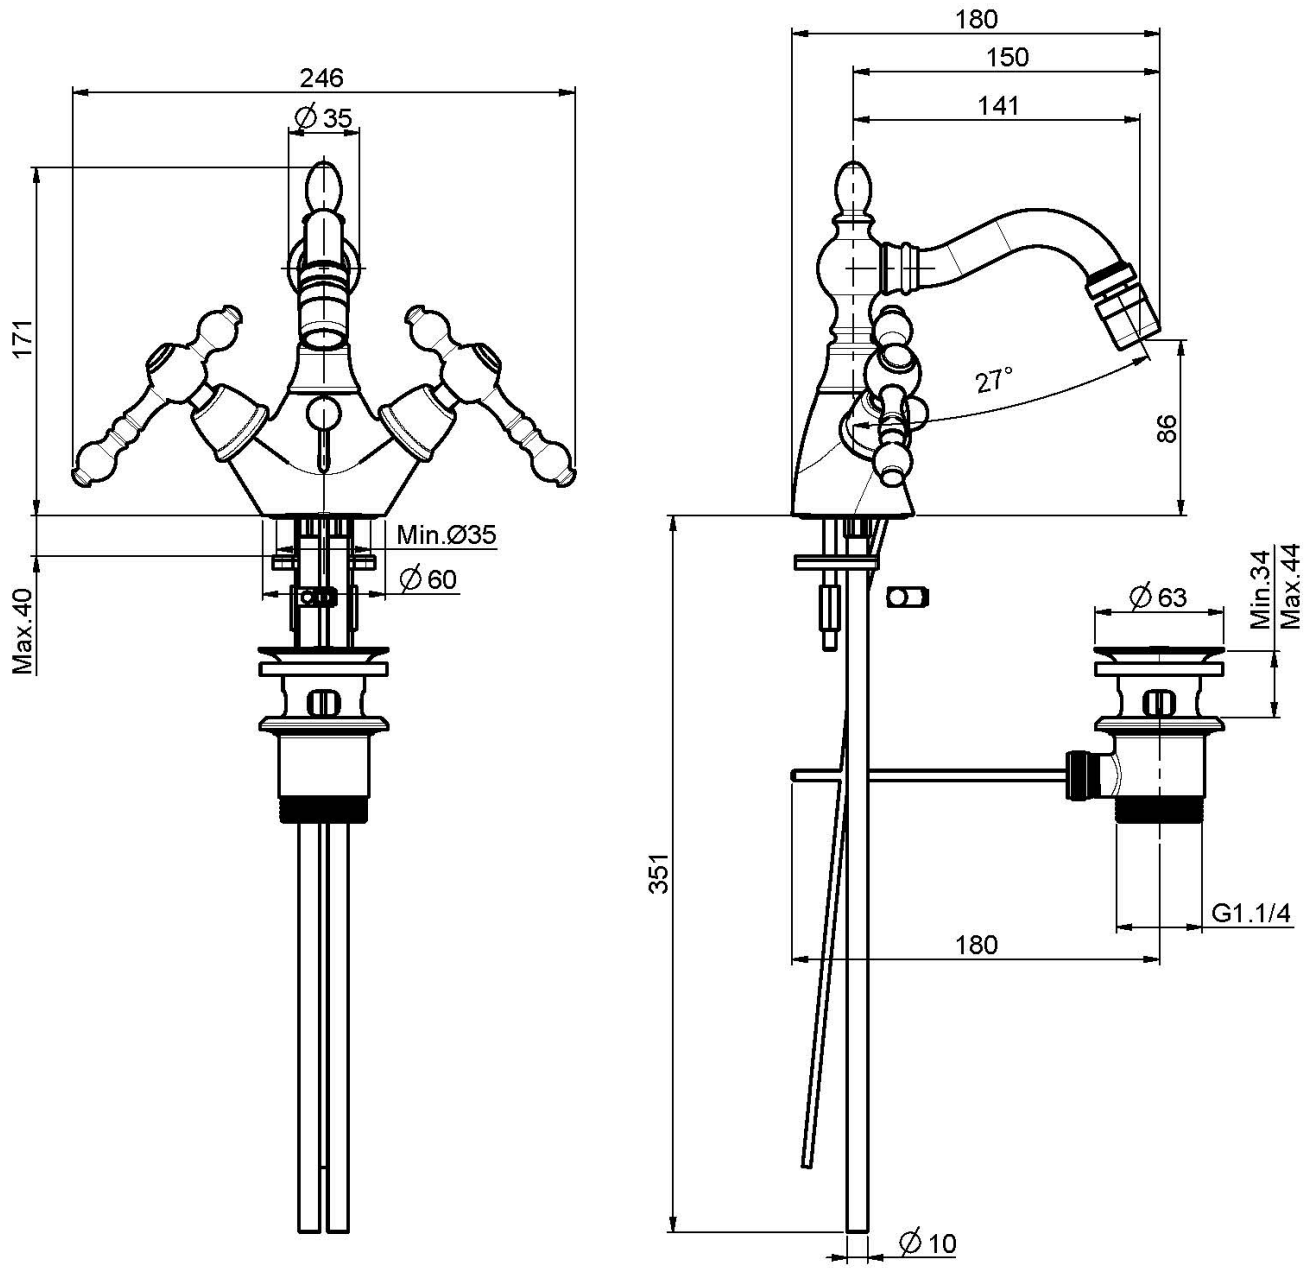

This drawing is the property of FIMA Carlo Frattini. Any complete or partial reproduction, or any transmission to third party without FIMA Carlo Frattini authorization is forbidden.