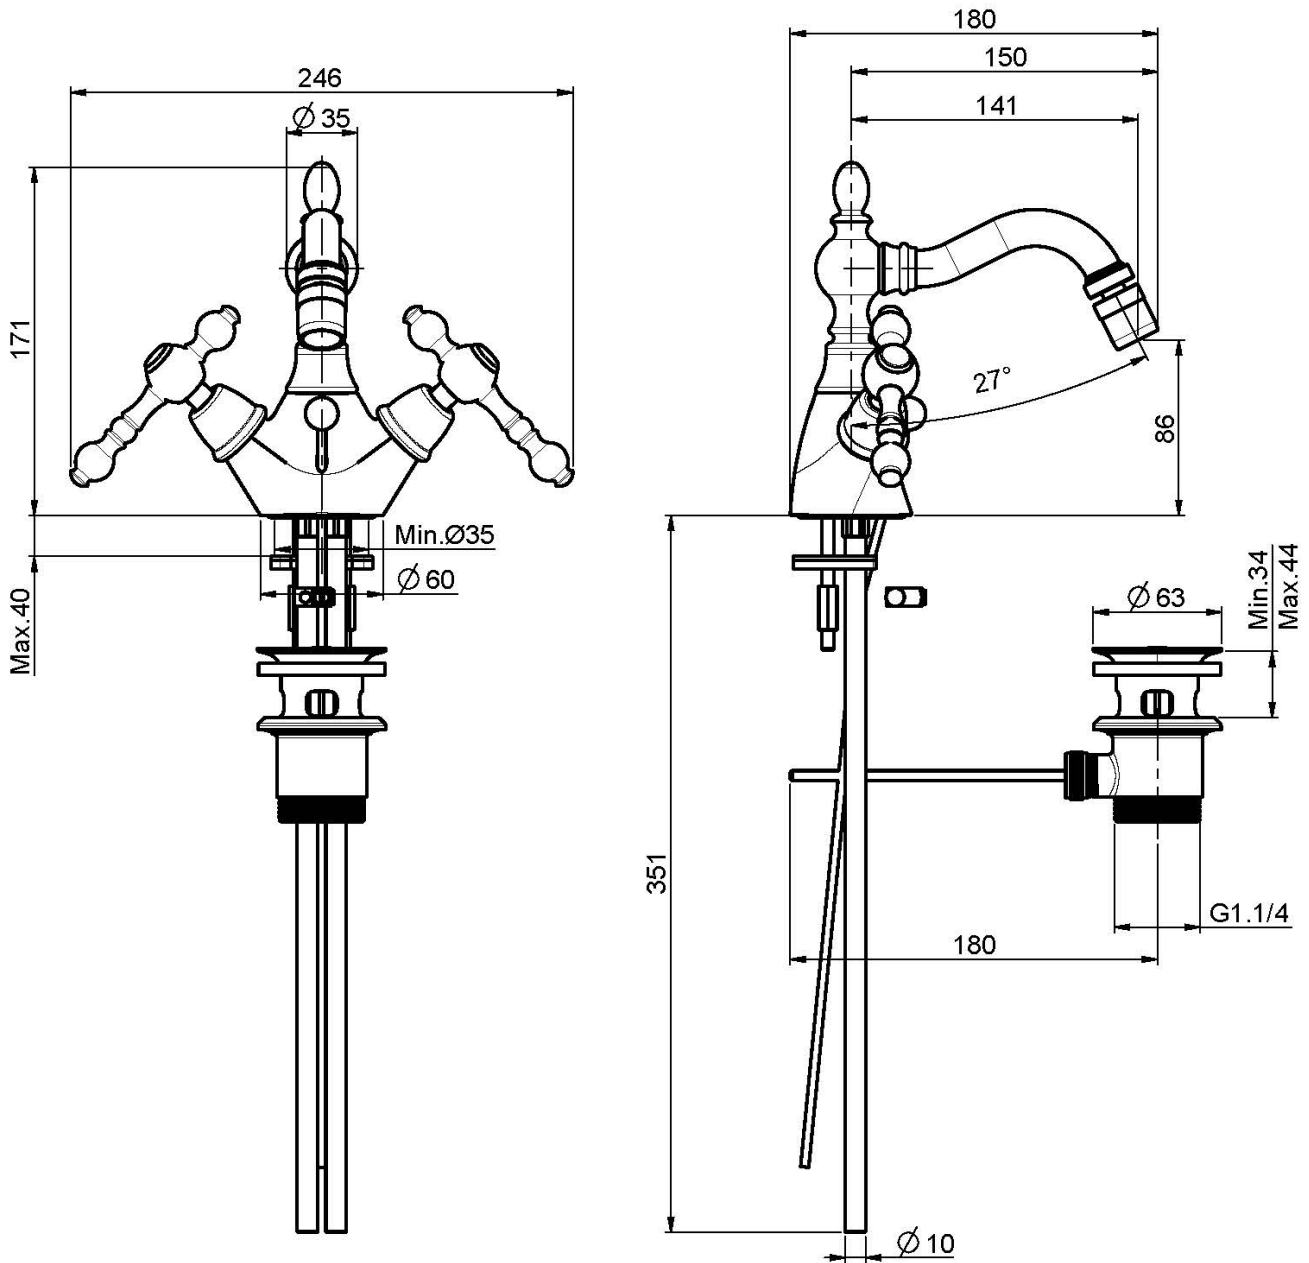

This drawing is the property of FIMA Carlo Frattini. Any complete or partial reproduction, or any transmission to third party without FIMA Carlo Frattini authorization is forbidden.