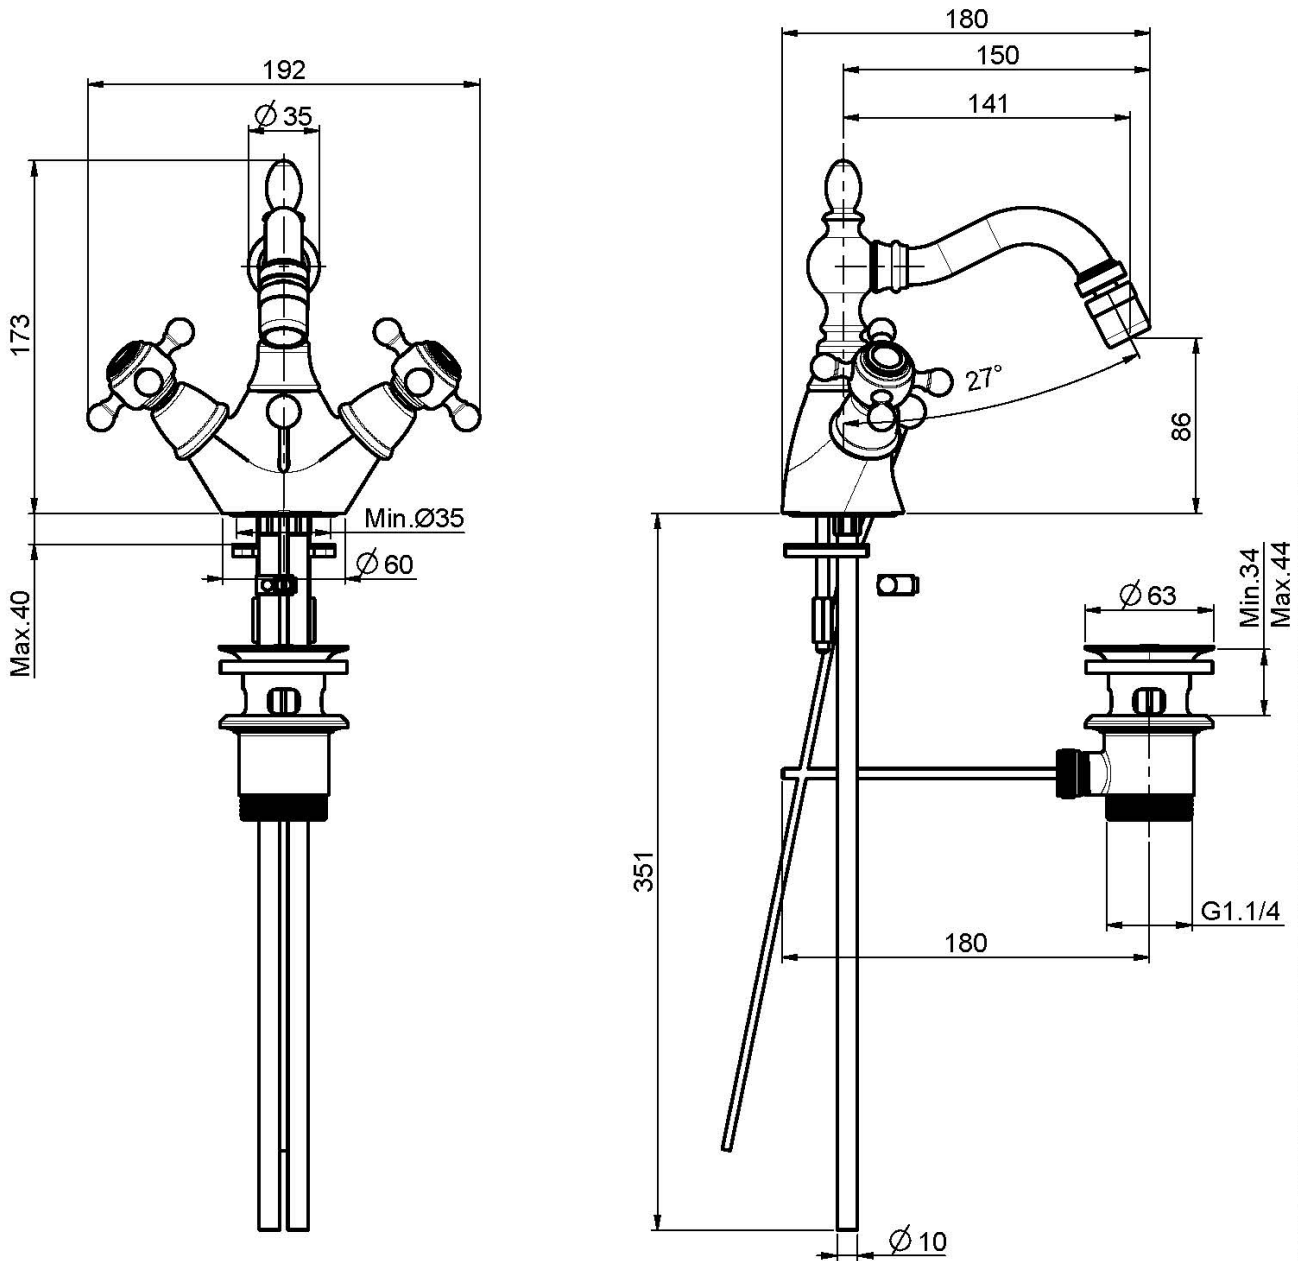

This drawing is the property of FIMA Carlo Frattini. Any complete or partial reproduction, or any transmission to third party without FIMA Carlo Frattini authorization is forbidden.