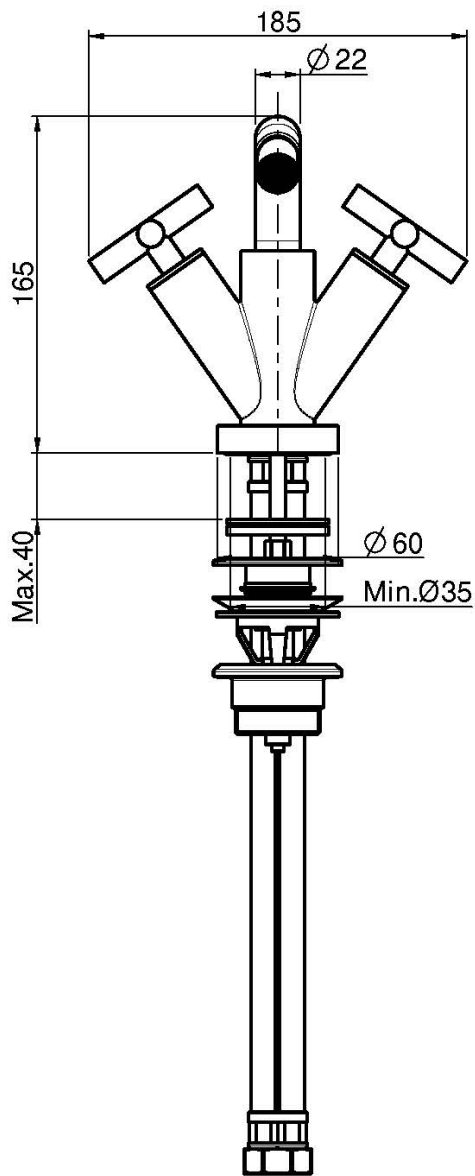

Code F5312W

BIDET MIXER WITH SWIVEL SPOUT

- n. 2 flexible hoses
- 1"1/4 brass click clack waste
- swivel spout

IMAGE

Finishing

 CHROM
CR

 HL

 HS

 BRUSHED NICKEL
SN

 BLACK CHROME
CN

 BRUSHED BLACK CHROME
CS

 WHITE MATT
BS

 BLACK MATT
NS

See the general sales conditions in our current pricelist

This drawing is the property of FIMA Carlo Frattini. Any complete or partial reproduction, or any transmission to third party without FIMA Carlo Frattini authorization is forbidden.