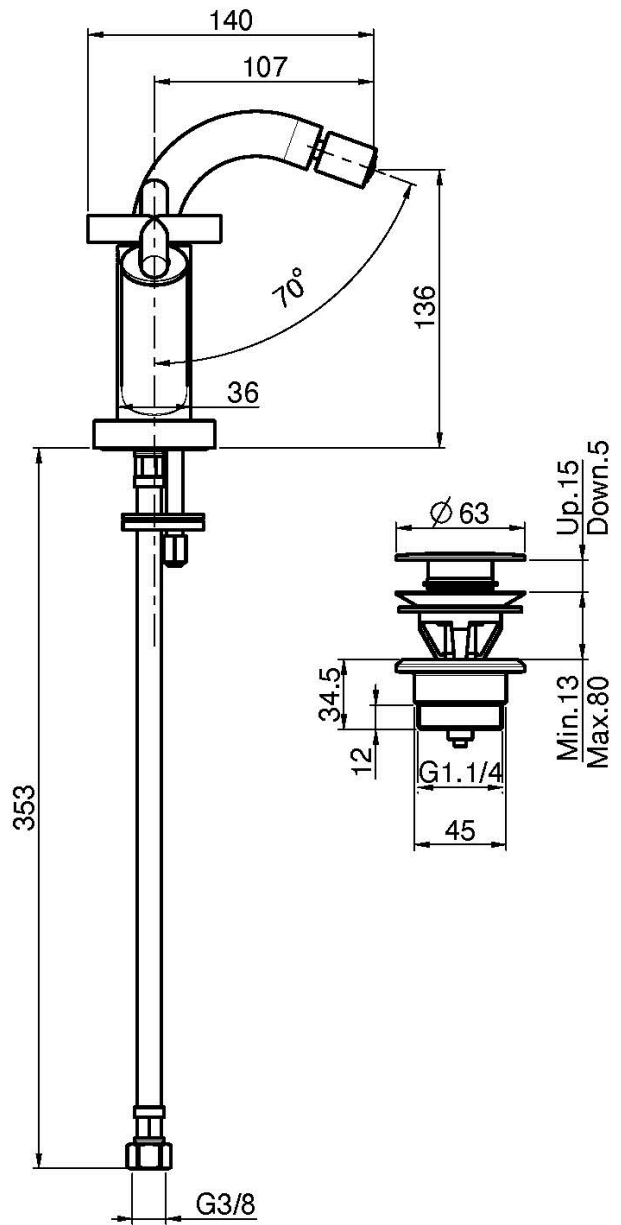

Code F5312W

BIDET MIXER WITH SWIVEL SPOUT

- n. 2 flexible hoses
- 1"1/4 brass click clack waste
- swivel spout

IMAGE

Finishing

 CHROM
CR

 HL

 HS

 BRUSHED NICKEL
SN

 BLACK CHROME
CN

 BRUSHED BLACK CHROME
CS

 WHITE MATT
BS

 BLACK MATT
NS

See the general sales conditions in our current pricelist

This drawing is the property of FIMA Carlo Frattini. Any complete or partial reproduction, or any transmission to third party without FIMA Carlo Frattini authorization is forbidden.