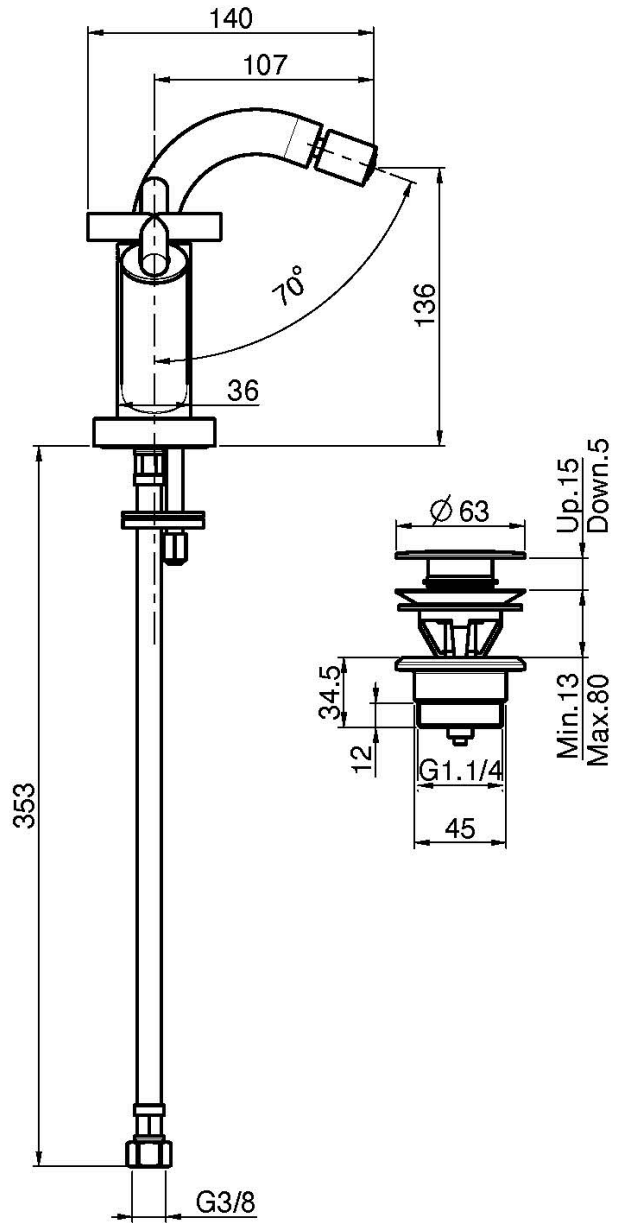

Code F5312W

BIDET MIXER WITH SWIVEL SPOUT

- n. 2 flexible hoses
- 1"1/4 brass click clack waste
- swivel spout

IMAGE

Finishing

 CHROM
CR

 HL

 HS

 BRUSHED NICKEL
SN

 BLACK CHROME
CN

 BRUSHED BLACK CHROME
CS

 WHITE MATT
BS

 BLACK MATT
NS

See the general sales conditions in our current pricelist

This drawing is the property of FIMA Carlo Frattini. Any complete or partial reproduction, or any transmission to third party without FIMA Carlo Frattini authorization is forbidden.