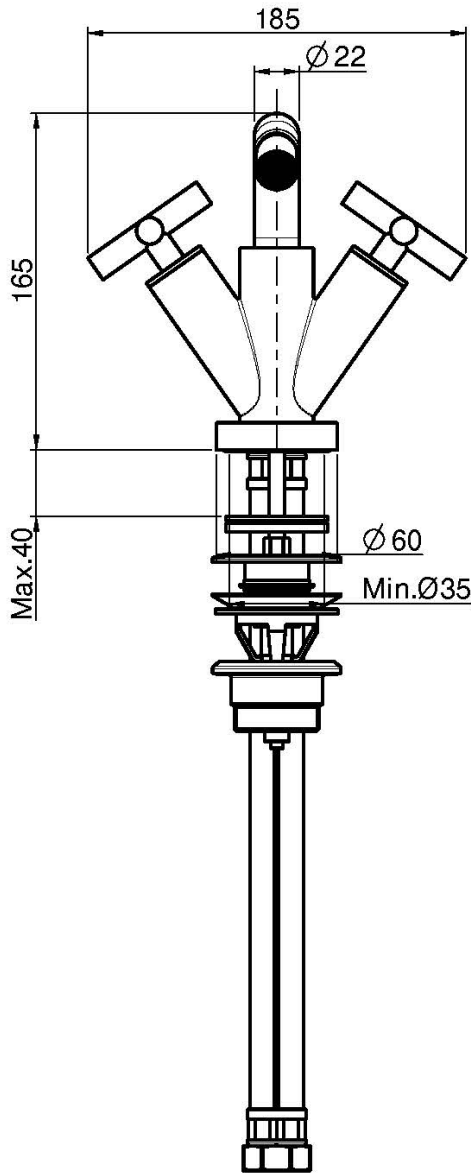

Code F5312W

BIDET MIXER WITH SWIVEL SPOUT

- n. 2 flexible hoses
- 1"1/4 brass click clack waste
- swivel spout

IMAGE

Finishing

 CHROM
CR

 HL

 HS

 BRUSHED NICKEL
SN

 BLACK CHROME
CN

 BRUSHED BLACK CHROME
CS

 WHITE MATT
BS

 BLACK MATT
NS

See the general sales conditions in our current pricelist

This drawing is the property of FIMA Carlo Frattini. Any complete or partial reproduction, or any transmission to third party without FIMA Carlo Frattini authorization is forbidden.