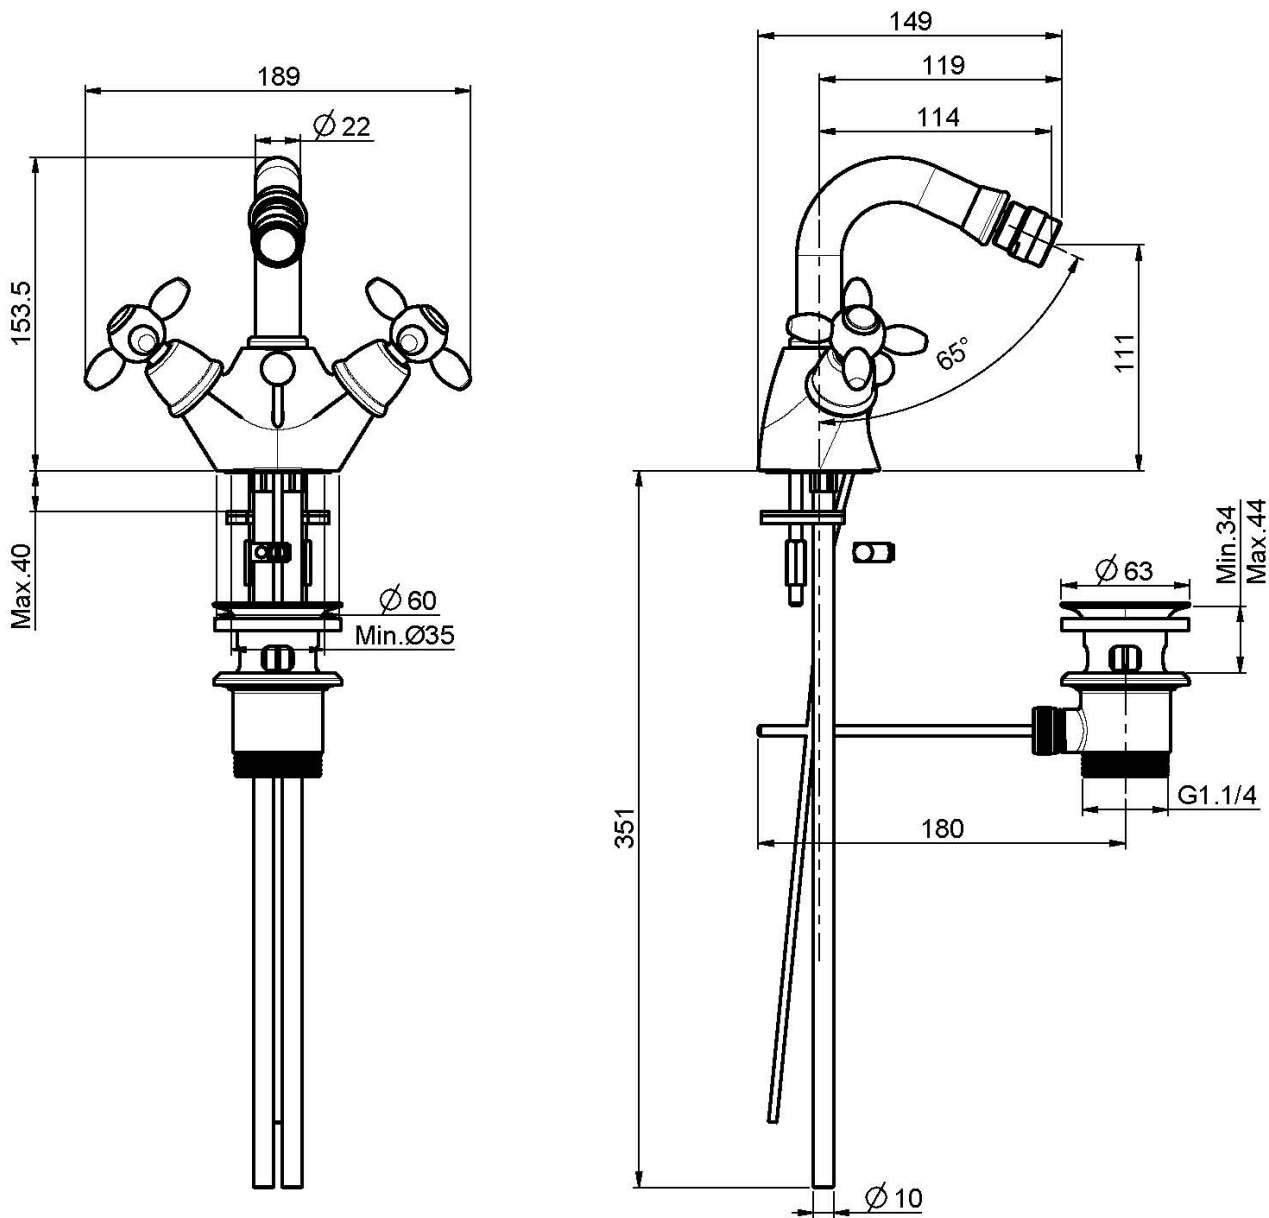

This drawing is the property of FIMA Carlo Frattini. Any complete or partial reproduction, or any transmission to third party without FIMA Carlo Frattini authorization is forbidden.