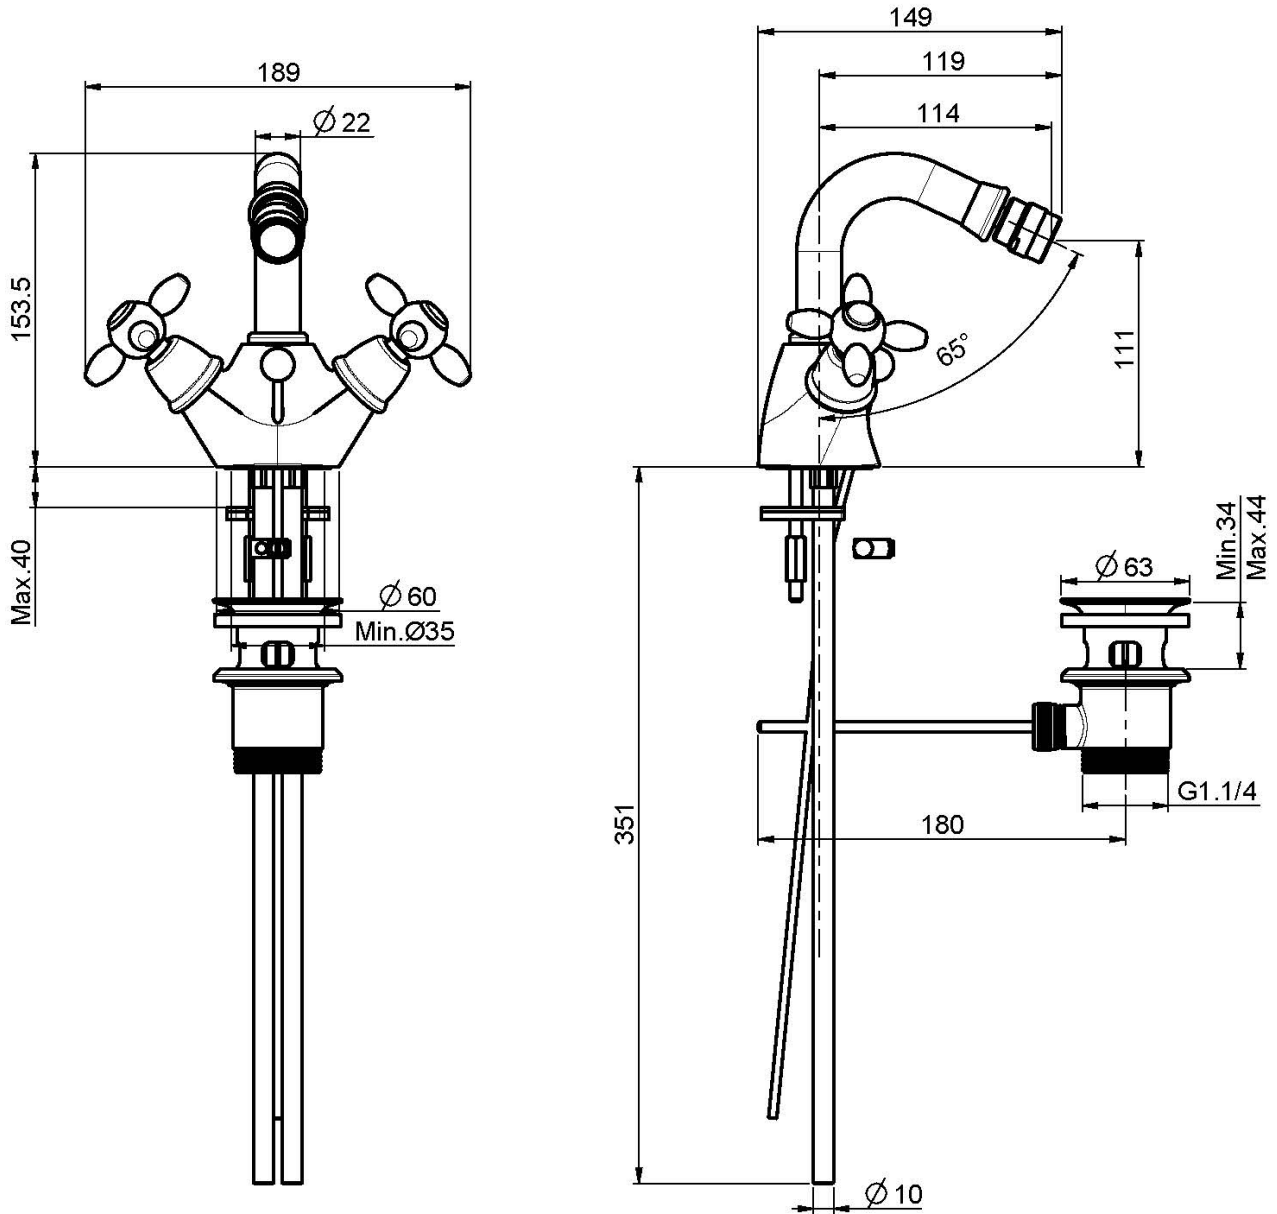

This drawing is the property of FIMA Carlo Frattini. Any complete or partial reproduction, or any transmission to third party without FIMA Carlo Frattini authorization is forbidden.