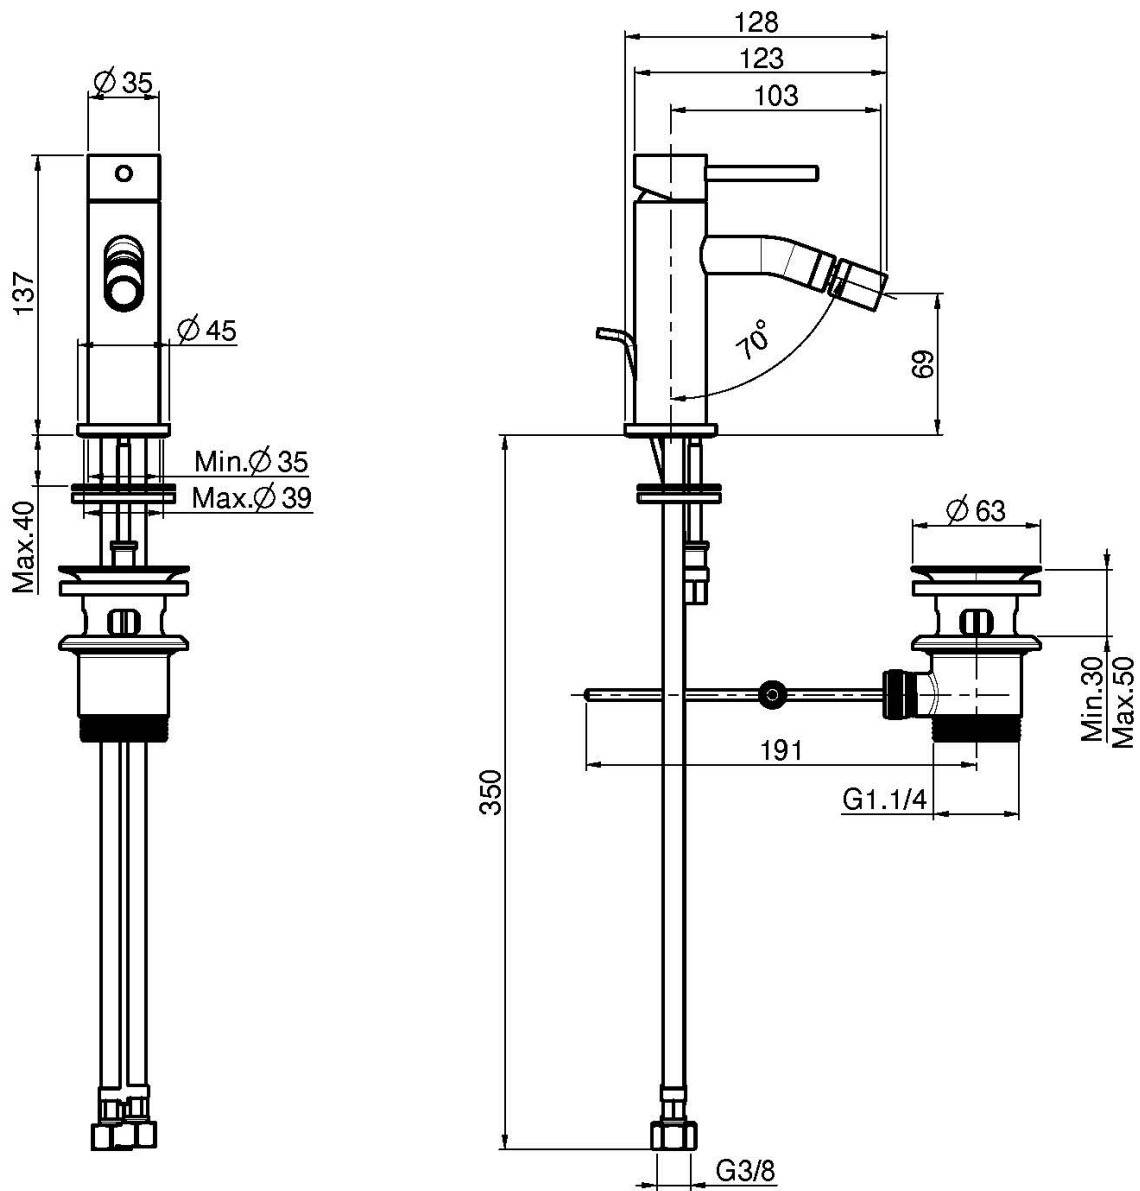

This drawing is the property of FIMA Carlo Frattini. Any complete or partial reproduction, or any transmission to third party without FIMA Carlo Frattini authorization is forbidden.