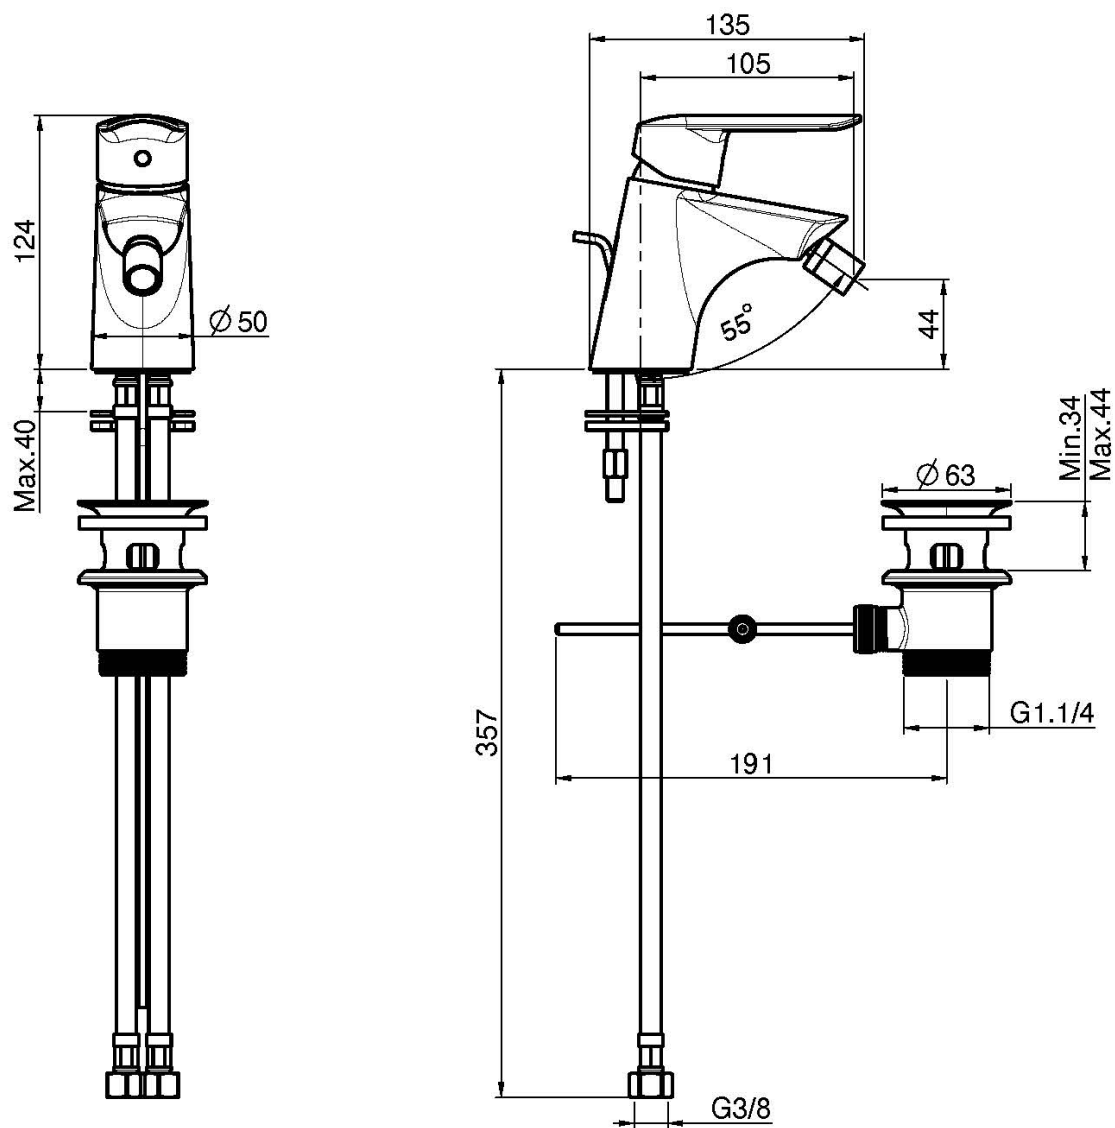

This drawing is the property of FIMA Carlo Frattini. Any complete or partial reproduction, or any transmission to third party without FIMA Carlo Frattini authorization is forbidden.